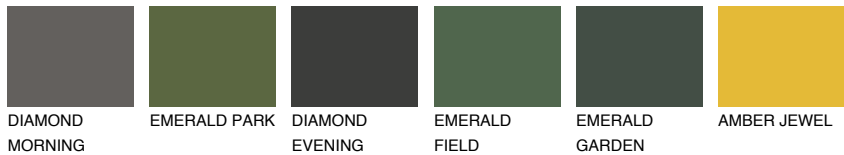

COLOUR DETAILS

GALICIA2 GL2

53% TSR 58%

Matching colours

COLOURS

INTENSE

For more information on plasters and paints, go to www.ceresit.en

*The presented colours refer to plasters and paints offered by Ceresit. Due to the use of digital techniques, the presented colours might not represent the original ones, thus they cannot be considered as a reliable colour presentation. We recommend checking the authentic colour samples.