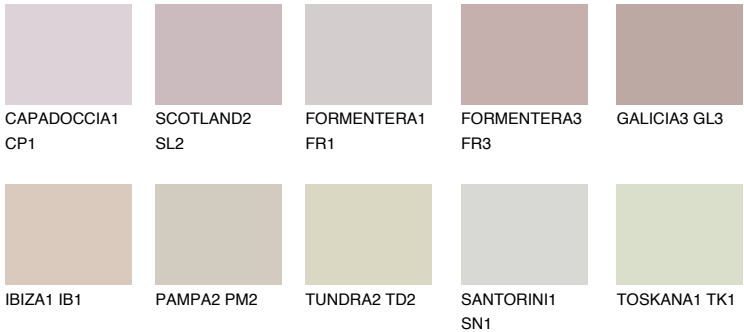

COLOUR DETAILS

GALICIA2 GL2

53% TSR 58%

Matching colours

COLOURS

INTENSE

For more information on plasters and paints, go to www.ceresit.en

*The presented colours refer to plasters and paints offered by Ceresit. Due to the use of digital techniques, the presented colours might not represent the original ones, thus they cannot be considered as a reliable colour presentation. We recommend checking the authentic colour samples.