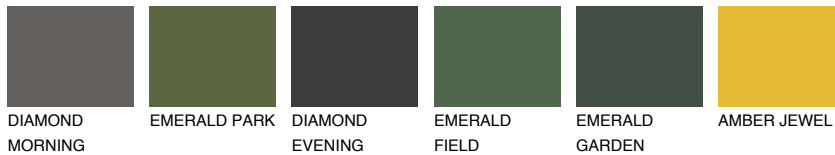

COLOUR DETAILS

GALICIA2 GL2

53% TSR 58%

Matching colours

COLOURS

INTENSE

For more information on plasters and paints, go to www.ceresit.en

*The presented colours refer to plasters and paints offered by Ceresit. Due to the use of digital techniques, the presented colours might not represent the original ones, thus they cannot be considered as a reliable colour presentation. We recommend checking the authentic colour samples.