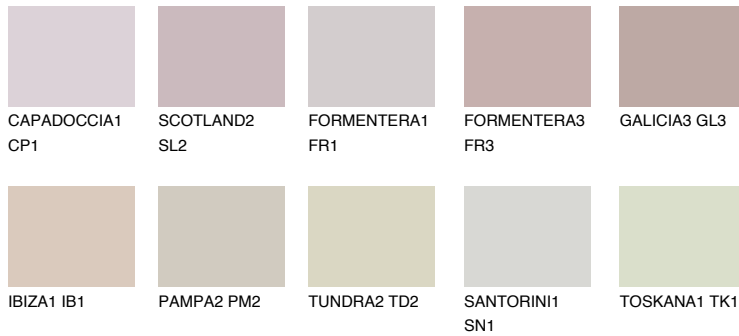

COLOUR DETAILS

GALICIA2 GL2

53% TSR 58%

Matching colours

COLOURS

INTENSE

For more information on plasters and paints, go to www.ceresit.en

*The presented colours refer to plasters and paints offered by Ceresit. Due to the use of digital techniques, the presented colours might not represent the original ones, thus they cannot be considered as a reliable colour presentation. We recommend checking the authentic colour samples.