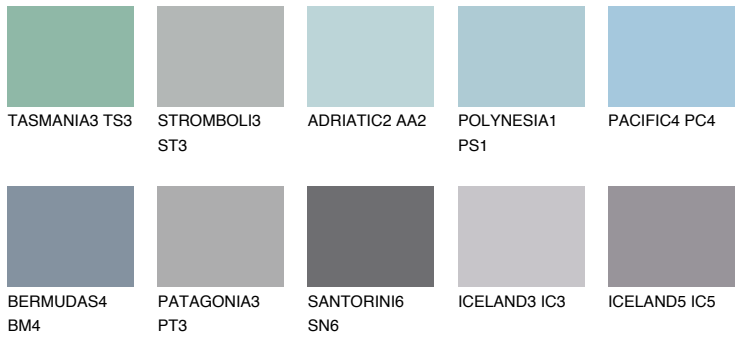

COLOUR DETAILS

SAMOA2 SA2

52% TSR 57%

Matching colours

COLOURS

INTENSE

For more information on plasters and paints, go to www.ceresit.en

*The presented colours refer to plasters and paints offered by Ceresit. Due to the use of digital techniques, the presented colours might not represent the original ones, thus they cannot be considered as a reliable colour presentation. We recommend checking the authentic colour samples.