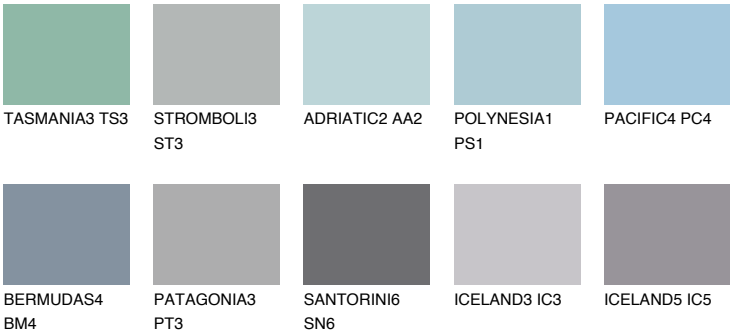

SAMOA2 SA2

52% **TSR** 57%

Matching colours

COLOURS

INTENSE

For more information on plasters and paints, go to www.ceresit.en

*The presented colours refer to plasters and paints offered by Ceresit. Due to the use of digital techniques, the presented colours might not represent the original ones, thus they cannot be considered as a reliable colour presentation. We recommend checking the authentic colour samples.