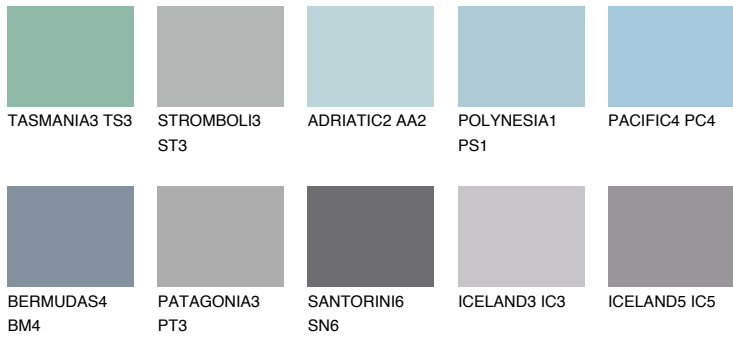

COLOUR DETAILS

SAMOA2 SA2

52% **TSR** 57%

Matching colours

COLOURS

INTENSE

For more information on plasters and paints, go to www.ceresit.en

*The presented colours refer to plasters and paints offered by Ceresit. Due to the use of digital techniques, the presented colours might not represent the original ones, thus they cannot be considered as a reliable colour presentation. We recommend checking the authentic colour samples.