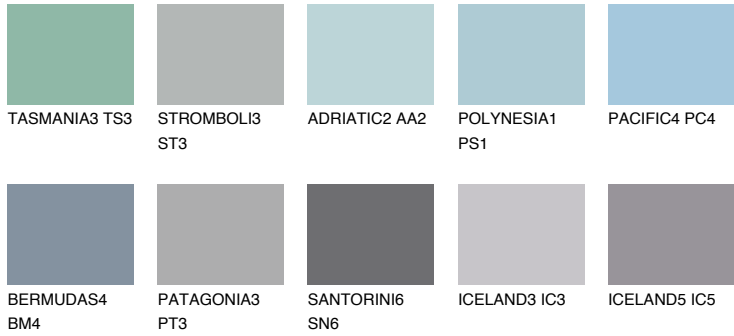

COLOUR DETAILS

SAMOA2 SA2

52% **TSR** 57%

Matching colours

COLOURS

INTENSE

For more information on plasters and paints, go to www.ceresit.en

*The presented colours refer to plasters and paints offered by Ceresit. Due to the use of digital techniques, the presented colours might not represent the original ones, thus they cannot be considered as a reliable colour presentation. We recommend checking the authentic colour samples.