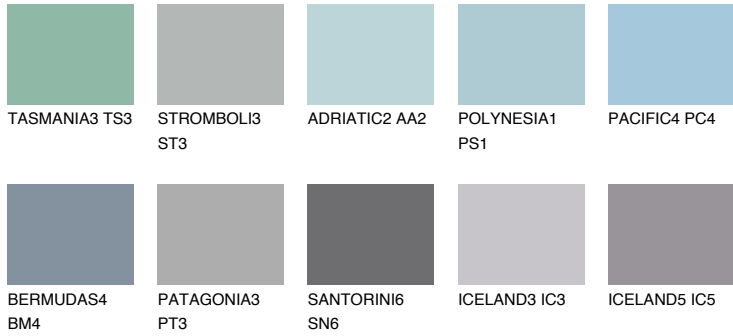

COLOUR DETAILS

SAMOA2 SA2

52% TSR 57%

Matching colours

COLOURS

INTENSE

For more information on plasters and paints, go to www.ceresit.en

*The presented colours refer to plasters and paints offered by Ceresit. Due to the use of digital techniques, the presented colours might not represent the original ones, thus they cannot be considered as a reliable colour presentation. We recommend checking the authentic colour samples.