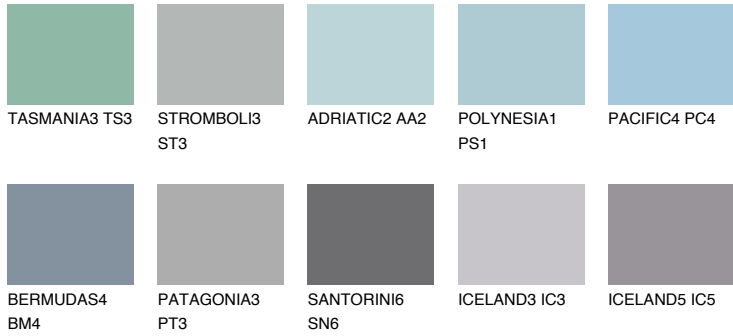

COLOUR DETAILS

SAMOA2 SA2

52% **TSR** 57%

Matching colours

COLOURS

INTENSE

For more information on plasters and paints, go to www.ceresit.en

*The presented colours refer to plasters and paints offered by Ceresit. Due to the use of digital techniques, the presented colours might not represent the original ones, thus they cannot be considered as a reliable colour presentation. We recommend checking the authentic colour samples.