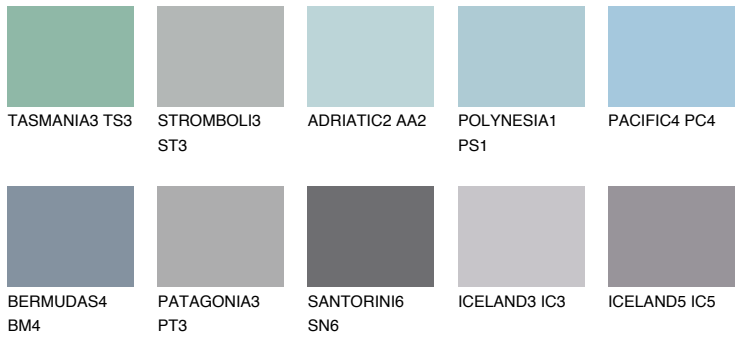

COLOUR DETAILS

SAMOA2 SA2

52% **TSR** 57%

Matching colours

COLOURS

INTENSE

For more information on plasters and paints, go to www.ceresit.en

*The presented colours refer to plasters and paints offered by Ceresit. Due to the use of digital techniques, the presented colours might not represent the original ones, thus they cannot be considered as a reliable colour presentation. We recommend checking the authentic colour samples.