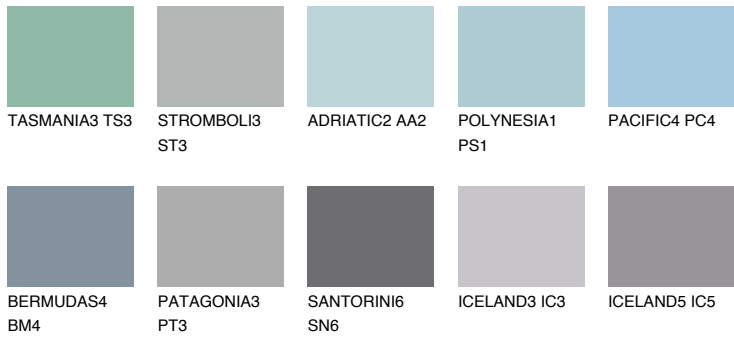

SAMOA2 SA2

52% **TSR** 57%

Matching colours

COLOURS

INTENSE

For more information on plasters and paints, go to www.ceresit.en

*The presented colours refer to plasters and paints offered by Ceresit. Due to the use of digital techniques, the presented colours might not represent the original ones, thus they cannot be considered as a reliable colour presentation. We recommend checking the authentic colour samples.