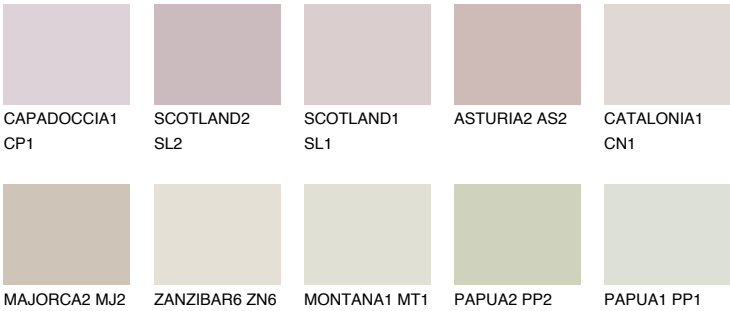

# COLOUR DETAILS

### Matching colours

#### COLOURS

#### INTENSE

For more information on plasters and paints, go to [www.ceresit.en](http://www.ceresit.en)

\*The presented colours refer to plasters and paints offered by Ceresit. Due to the use of digital techniques, the presented colours might not represent the original ones, thus they cannot be considered as a reliable colour presentation. We recommend checking the authentic colour samples.