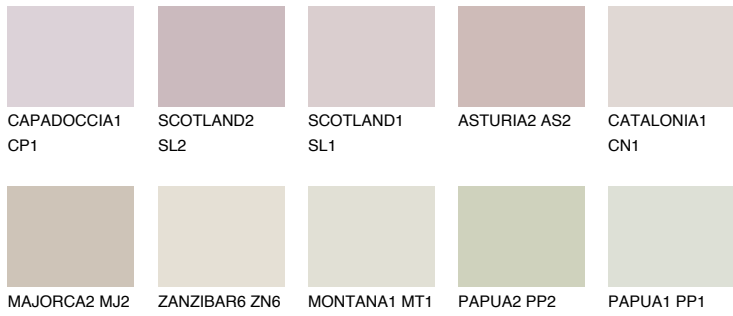

COLOUR DETAILS

GALICIA1 GL1

62% TSR 60%

Matching colours

COLOURS

INTENSE

For more information on plasters and paints, go to www.ceresit.en

*The presented colours refer to plasters and paints offered by Ceresit. Due to the use of digital techniques, the presented colours might not represent the original ones, thus they cannot be considered as a reliable colour presentation. We recommend checking the authentic colour samples.