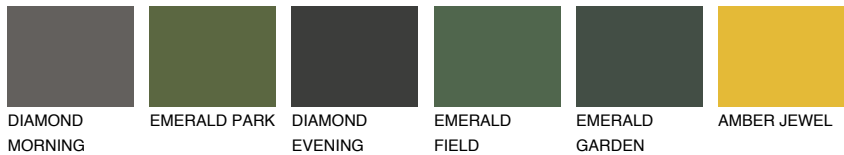

COLOUR DETAILS

GALICIA1 GL1

62% TSR 60%

Matching colours

COLOURS

INTENSE

For more information on plasters and paints, go to www.ceresit.en

*The presented colours refer to plasters and paints offered by Ceresit. Due to the use of digital techniques, the presented colours might not represent the original ones, thus they cannot be considered as a reliable colour presentation. We recommend checking the authentic colour samples.