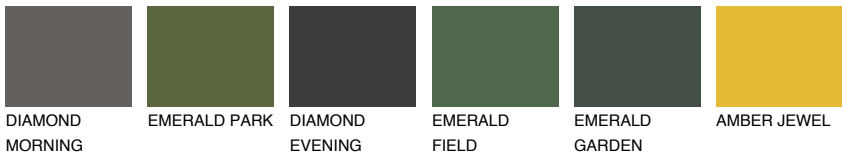

COLOUR DETAILS

GALICIA1 GL1

62% TSR 60%

Matching colours

COLOURS

INTENSE

For more information on plasters and paints, go to www.ceresit.en

*The presented colours refer to plasters and paints offered by Ceresit. Due to the use of digital techniques, the presented colours might not represent the original ones, thus they cannot be considered as a reliable colour presentation. We recommend checking the authentic colour samples.