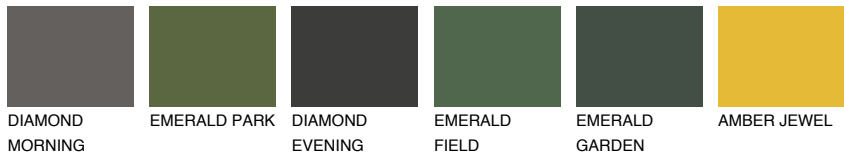

COLOUR DETAILS

GALICIA1 GL1

62% **TSR** 60%

Matching colours

COLOURS

INTENSE

For more information on plasters and paints, go to www.ceresit.en

*The presented colours refer to plasters and paints offered by Ceresit. Due to the use of digital techniques, the presented colours might not represent the original ones, thus they cannot be considered as a reliable colour presentation. We recommend checking the authentic colour samples.