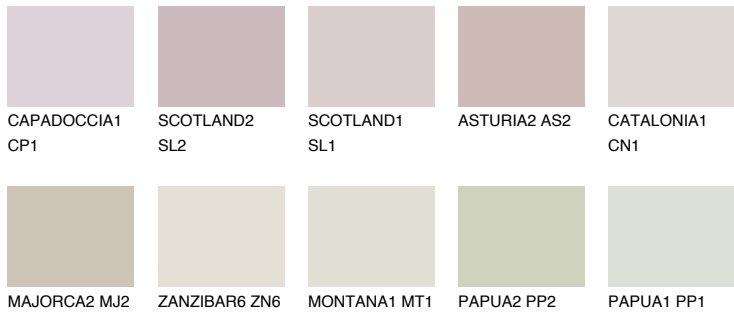

# COLOUR DETAILS

### Matching colours

#### COLOURS

#### INTENSE

For more information on plasters and paints, go to [www.ceresit.en](http://www.ceresit.en)

\*The presented colours refer to plasters and paints offered by Ceresit. Due to the use of digital techniques, the presented colours might not represent the original ones, thus they cannot be considered as a reliable colour presentation. We recommend checking the authentic colour samples.