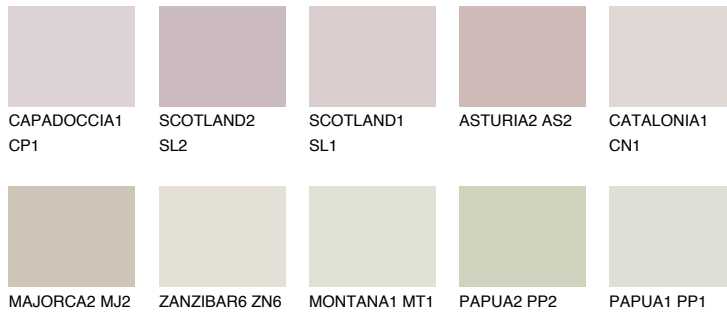

COLOUR DETAILS

GALICIA1 GL1

62% TSR 60%

Matching colours

COLOURS

INTENSE

For more information on plasters and paints, go to www.ceresit.en

*The presented colours refer to plasters and paints offered by Ceresit. Due to the use of digital techniques, the presented colours might not represent the original ones, thus they cannot be considered as a reliable colour presentation. We recommend checking the authentic colour samples.