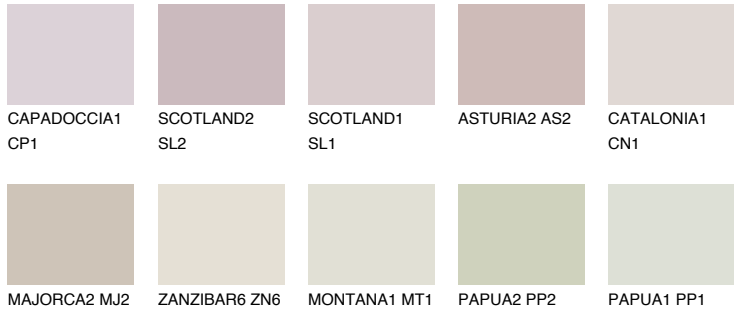

COLOUR DETAILS

GALICIA1 GL1

62% TSR 60%

Matching colours

COLOURS

INTENSE

For more information on plasters and paints, go to www.ceresit.en

*The presented colours refer to plasters and paints offered by Ceresit. Due to the use of digital techniques, the presented colours might not represent the original ones, thus they cannot be considered as a reliable colour presentation. We recommend checking the authentic colour samples.