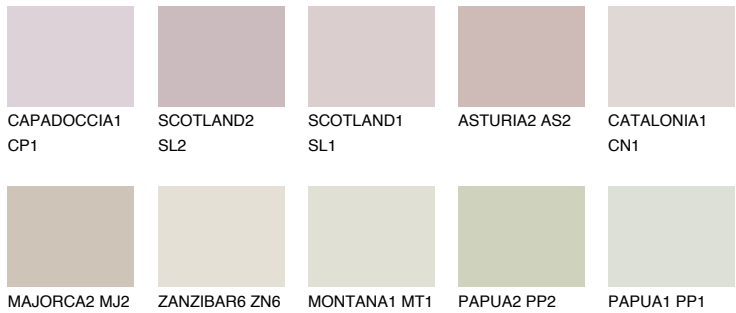

COLOUR DETAILS

GALICIA1 GL1

62% **TSR** 60%

Matching colours

COLOURS

INTENSE

For more information on plasters and paints, go to www.ceresit.en

*The presented colours refer to plasters and paints offered by Ceresit. Due to the use of digital techniques, the presented colours might not represent the original ones, thus they cannot be considered as a reliable colour presentation. We recommend checking the authentic colour samples.