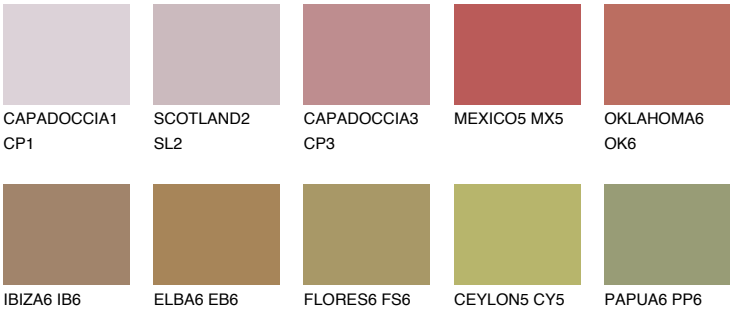

ASTURIA6 AS6

18% TSR 26%

Matching colours

COLOURS

INTENSE

For more information on plasters and paints, go to www.ceresit.en

*The presented colours refer to plasters and paints offered by Ceresit. Due to the use of digital techniques, the presented colours might not represent the original ones, thus they cannot be considered as a reliable colour presentation. We recommend checking the authentic colour samples.