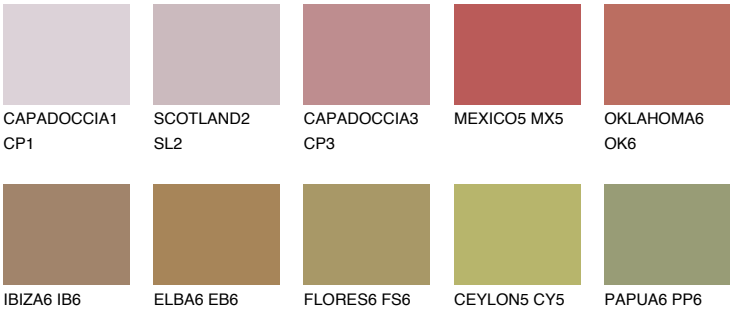

ASTURIA6 AS6

18% **TSR** 26%

Matching colours

COLOURS

INTENSE

For more information on plasters and paints, go to www.ceresit.en

*The presented colours refer to plasters and paints offered by Ceresit. Due to the use of digital techniques, the presented colours might not represent the original ones, thus they cannot be considered as a reliable colour presentation. We recommend checking the authentic colour samples.