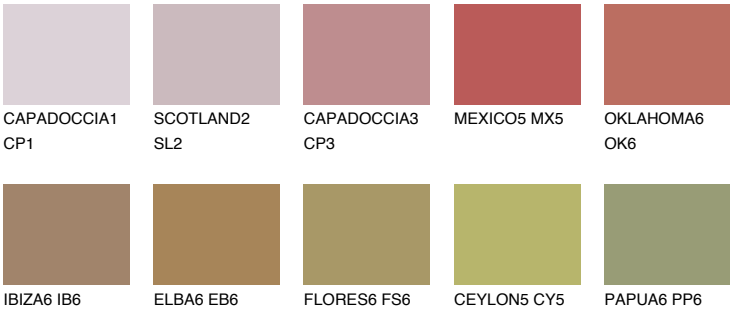

ASTURIA6 AS6

☀️ 18% **TSR** 26%

Matching colours

COLOURS

INTENSE

For more information on plasters and paints, go to www.ceresit.en

*The presented colours refer to plasters and paints offered by Ceresit. Due to the use of digital techniques, the presented colours might not represent the original ones, thus they cannot be considered as a reliable colour presentation. We recommend checking the authentic colour samples.