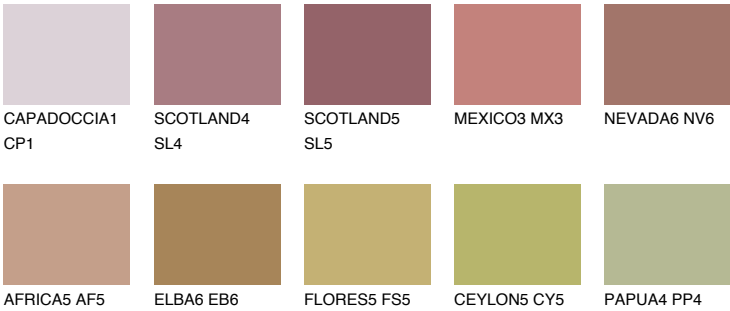

ASTURIA5 AS5

23% **TSR** 30%

Matching colours

COLOURS

INTENSE

For more information on plasters and paints, go to www.ceresit.en

*The presented colours refer to plasters and paints offered by Ceresit. Due to the use of digital techniques, the presented colours might not represent the original ones, thus they cannot be considered as a reliable colour presentation. We recommend checking the authentic colour samples.