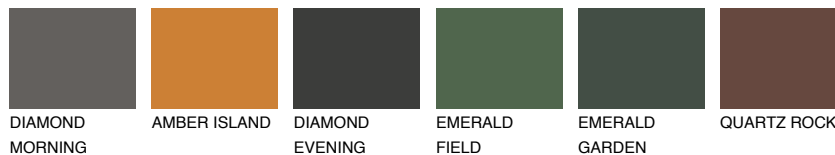

COLOUR DETAILS

ASTURIA5 AS5

☀ 23%   **TSR 30%**

Matching colours

COLOURS

INTENSE

For more information on plasters and paints, go to www.ceresit.en

*The presented colours refer to plasters and paints offered by Ceresit. Due to the use of digital techniques, the presented colours might not represent the original ones, thus they cannot be considered as a reliable colour presentation. We recommend checking the authentic colour samples.