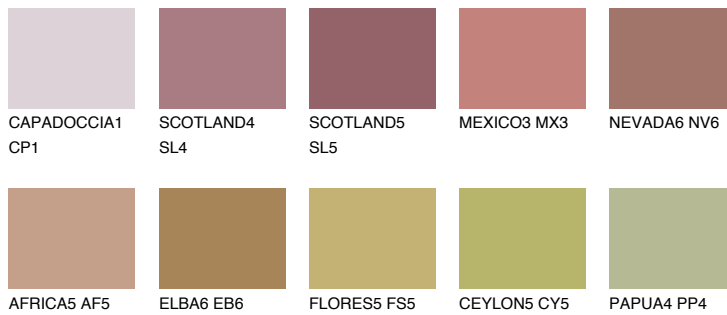

# COLOUR DETAILS

### Matching colours

#### COLOURS

#### INTENSE

For more information on plasters and paints, go to [www.ceresit.en](http://www.ceresit.en)

\*The presented colours refer to plasters and paints offered by Ceresit. Due to the use of digital techniques, the presented colours might not represent the original ones, thus they cannot be considered as a reliable colour presentation. We recommend checking the authentic colour samples.