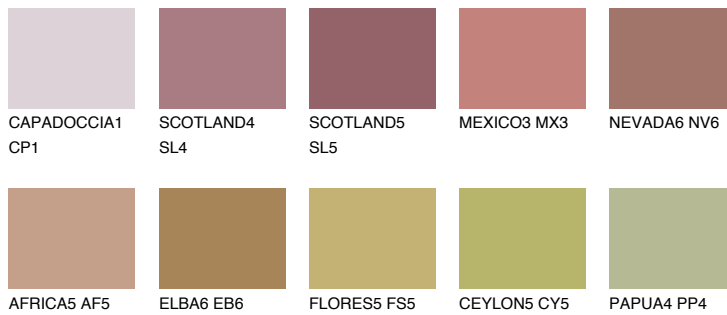

COLOUR DETAILS

ASTURIA5 AS5

☀ 23%   **TSR 30%**

Matching colours

COLOURS

INTENSE

For more information on plasters and paints, go to www.ceresit.en

*The presented colours refer to plasters and paints offered by Ceresit. Due to the use of digital techniques, the presented colours might not represent the original ones, thus they cannot be considered as a reliable colour presentation. We recommend checking the authentic colour samples.