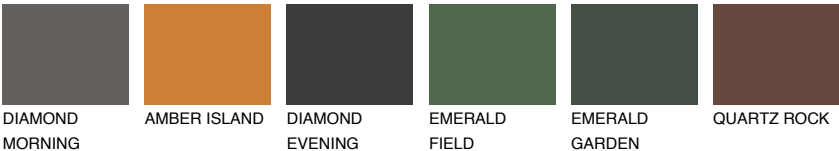

ASTURIA5 AS5

23% **TSR** 30%

Matching colours

COLOURS

INTENSE

For more information on plasters and paints, go to www.ceresit.en

*The presented colours refer to plasters and paints offered by Ceresit. Due to the use of digital techniques, the presented colours might not represent the original ones, thus they cannot be considered as a reliable colour presentation. We recommend checking the authentic colour samples.