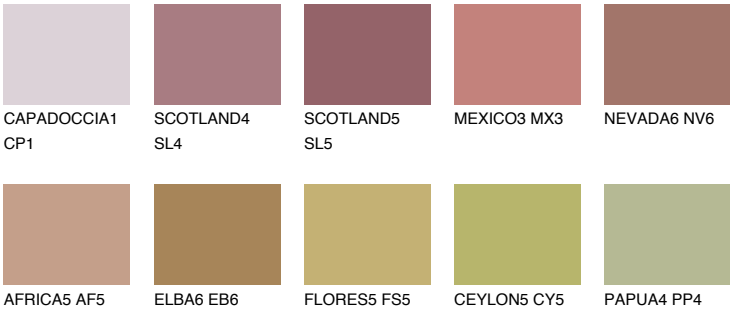

ASTURIA5 AS5

☀️ 23% **TSR 30%**

Matching colours

COLOURS

INTENSE

For more information on plasters and paints, go to www.ceresit.en

*The presented colours refer to plasters and paints offered by Ceresit. Due to the use of digital techniques, the presented colours might not represent the original ones, thus they cannot be considered as a reliable colour presentation. We recommend checking the authentic colour samples.