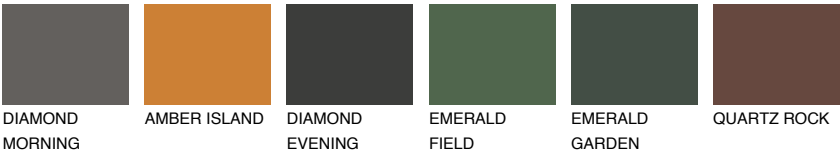

ASTURIA5 AS5

☀ 23% **TSR 30%**

Matching colours

COLOURS

INTENSE

For more information on plasters and paints, go to www.ceresit.en

*The presented colours refer to plasters and paints offered by Ceresit. Due to the use of digital techniques, the presented colours might not represent the original ones, thus they cannot be considered as a reliable colour presentation. We recommend checking the authentic colour samples.