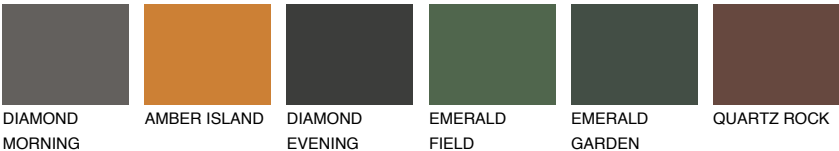

ASTURIA5 AS5

☀️ 23% **TSR 30%**

Matching colours

COLOURS

INTENSE

For more information on plasters and paints, go to www.ceresit.en

*The presented colours refer to plasters and paints offered by Ceresit. Due to the use of digital techniques, the presented colours might not represent the original ones, thus they cannot be considered as a reliable colour presentation. We recommend checking the authentic colour samples.