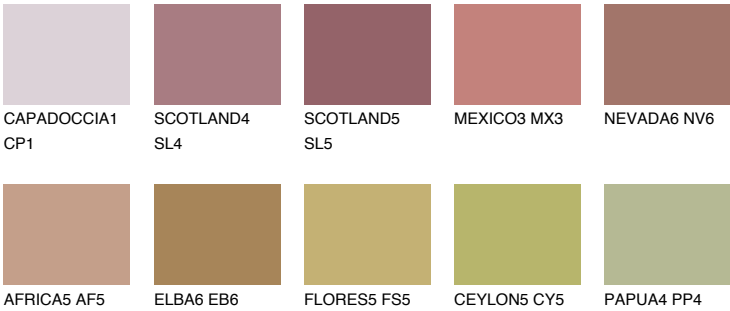

ASTURIA5 AS5

☀ 23% **TSR 30%**

Matching colours

COLOURS

INTENSE

For more information on plasters and paints, go to www.ceresit.en

*The presented colours refer to plasters and paints offered by Ceresit. Due to the use of digital techniques, the presented colours might not represent the original ones, thus they cannot be considered as a reliable colour presentation. We recommend checking the authentic colour samples.