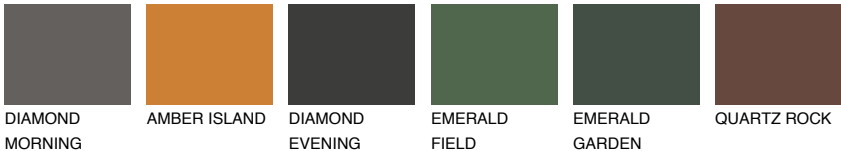

ASTURIA5 AS5

☀️ 23% **TSR 30%**

Matching colours

COLOURS

INTENSE

For more information on plasters and paints, go to www.ceresit.en

*The presented colours refer to plasters and paints offered by Ceresit. Due to the use of digital techniques, the presented colours might not represent the original ones, thus they cannot be considered as a reliable colour presentation. We recommend checking the authentic colour samples.