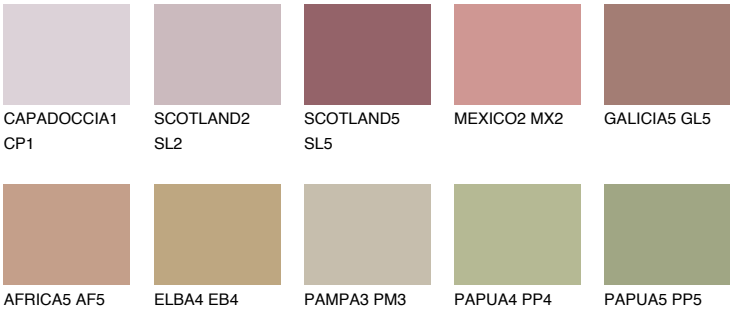

# COLOUR DETAILS

### Matching colours

#### COLOURS

#### INTENSE

For more information on plasters and paints, go to [www.ceresit.en](http://www.ceresit.en)

\*The presented colours refer to plasters and paints offered by Ceresit. Due to the use of digital techniques, the presented colours might not represent the original ones, thus they cannot be considered as a reliable colour presentation. We recommend checking the authentic colour samples.