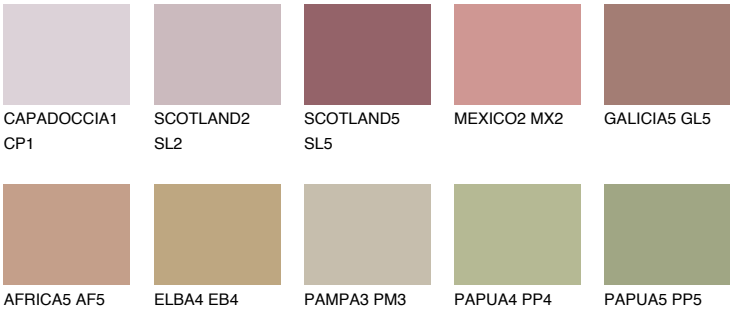

ASTURIA4 AS4

30% TSR 34%

Matching colours

COLOURS

INTENSE

For more information on plasters and paints, go to www.ceresit.en

*The presented colours refer to plasters and paints offered by Ceresit. Due to the use of digital techniques, the presented colours might not represent the original ones, thus they cannot be considered as a reliable colour presentation. We recommend checking the authentic colour samples.