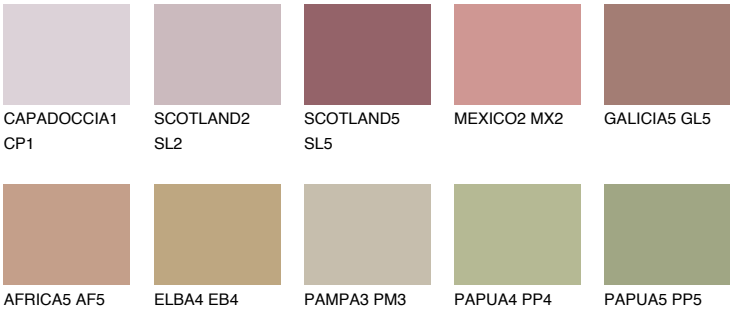

COLOUR DETAILS

ASTURIA4 AS4

30% TSR 34%

Matching colours

COLOURS

INTENSE

For more information on plasters and paints, go to www.ceresit.en

*The presented colours refer to plasters and paints offered by Ceresit. Due to the use of digital techniques, the presented colours might not represent the original ones, thus they cannot be considered as a reliable colour presentation. We recommend checking the authentic colour samples.