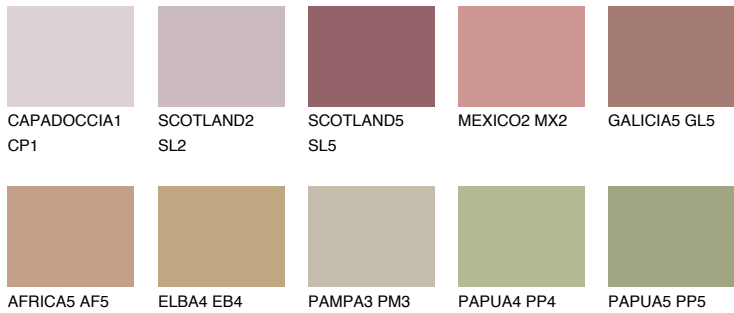

COLOUR DETAILS

ASTURIA4 AS4

30% TSR 34%

Matching colours

COLOURS

INTENSE

For more information on plasters and paints, go to www.ceresit.en

*The presented colours refer to plasters and paints offered by Ceresit. Due to the use of digital techniques, the presented colours might not represent the original ones, thus they cannot be considered as a reliable colour presentation. We recommend checking the authentic colour samples.