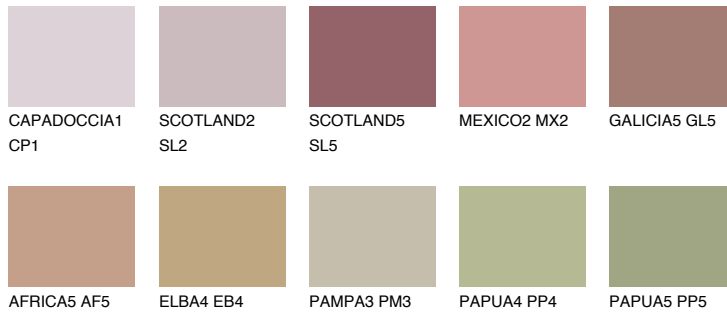

COLOUR DETAILS

ASTURIA4 AS4

30% TSR 34%

Matching colours

COLOURS

INTENSE

For more information on plasters and paints, go to www.ceresit.en

*The presented colours refer to plasters and paints offered by Ceresit. Due to the use of digital techniques, the presented colours might not represent the original ones, thus they cannot be considered as a reliable colour presentation. We recommend checking the authentic colour samples.