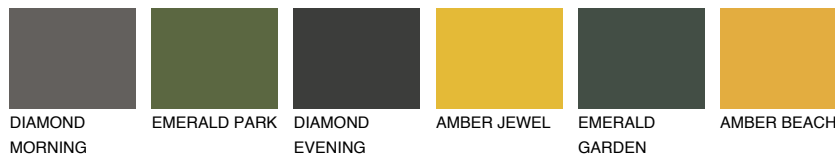

COLOUR DETAILS

ASTURIA4 AS4

30% TSR 34%

Matching colours

COLOURS

INTENSE

For more information on plasters and paints, go to www.ceresit.en

*The presented colours refer to plasters and paints offered by Ceresit. Due to the use of digital techniques, the presented colours might not represent the original ones, thus they cannot be considered as a reliable colour presentation. We recommend checking the authentic colour samples.