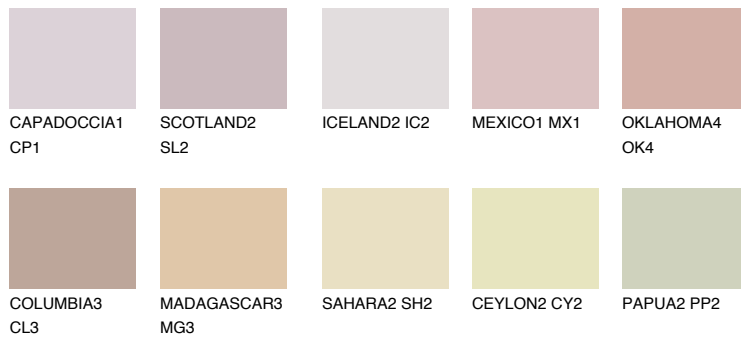

## ASTURIA3 AS3

45% **TSR** 46%

### Matching colours

#### COLOURS

#### INTENSE

For more information on plasters and paints, go to  
[www.ceresit.en](http://www.ceresit.en)

\*The presented colours refer to plasters and paints offered by Ceresit. Due to the use of digital techniques, the presented colours might not represent the original ones, thus they cannot be considered as a reliable colour presentation. We recommend checking the authentic colour samples.