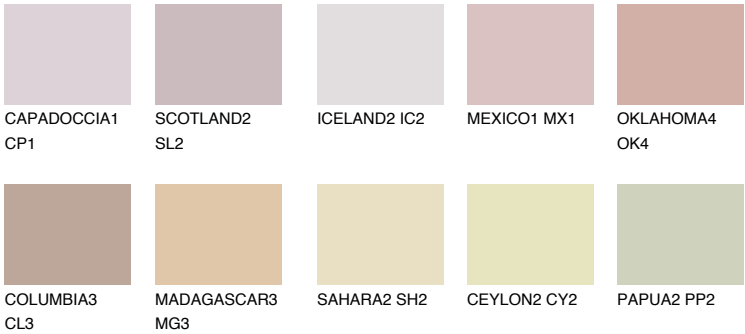

ASTURIA3 AS3

45% **TSR** 46%

Matching colours

COLOURS

INTENSE

For more information on plasters and paints, go to www.ceresit.en

*The presented colours refer to plasters and paints offered by Ceresit. Due to the use of digital techniques, the presented colours might not represent the original ones, thus they cannot be considered as a reliable colour presentation. We recommend checking the authentic colour samples.