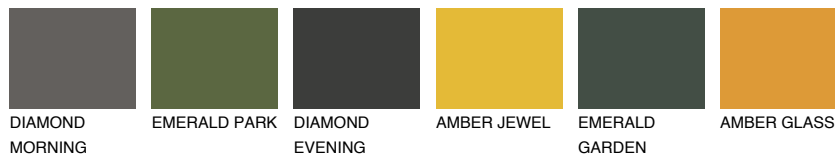

ASTURIA3 AS3

45% **TSR** 46%

Matching colours

COLOURS

INTENSE

For more information on plasters and paints, go to
www.ceresit.en

*The presented colours refer to plasters and paints offered by Ceresit. Due to the use of digital techniques, the presented colours might not represent the original ones, thus they cannot be considered as a reliable colour presentation. We recommend checking the authentic colour samples.