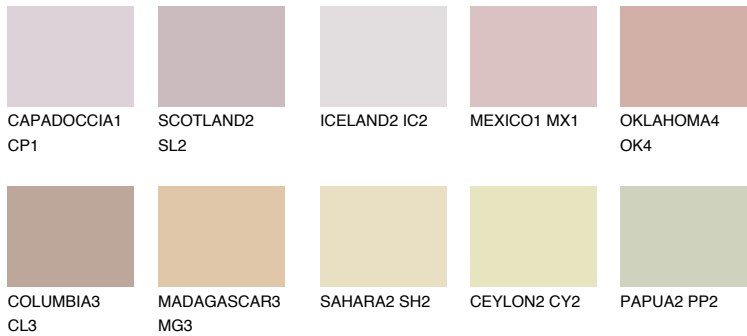

# COLOUR DETAILS

### Matching colours

#### COLOURS

#### INTENSE

For more information on plasters and paints, go to [www.ceresit.en](http://www.ceresit.en)

\*The presented colours refer to plasters and paints offered by Ceresit. Due to the use of digital techniques, the presented colours might not represent the original ones, thus they cannot be considered as a reliable colour presentation. We recommend checking the authentic colour samples.