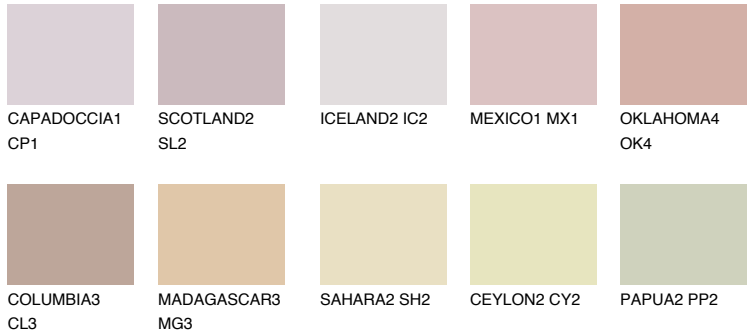

# COLOUR DETAILS

### Matching colours

#### COLOURS

#### INTENSE

For more information on plasters and paints, go to [www.ceresit.en](http://www.ceresit.en)

\*The presented colours refer to plasters and paints offered by Ceresit. Due to the use of digital techniques, the presented colours might not represent the original ones, thus they cannot be considered as a reliable colour presentation. We recommend checking the authentic colour samples.