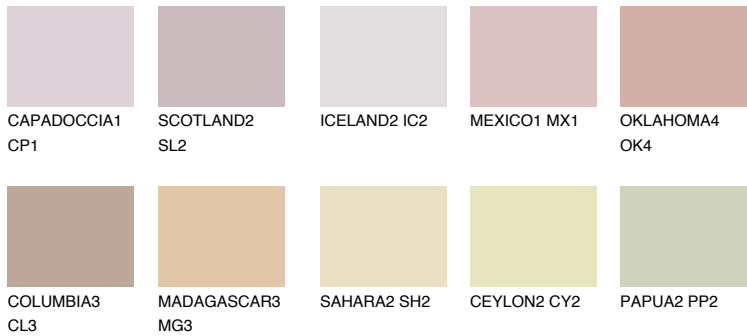

COLOUR DETAILS

ASTURIA3 AS3

45% TSR 46%

Matching colours

COLOURS

INTENSE

For more information on plasters and paints, go to www.ceresit.en

*The presented colours refer to plasters and paints offered by Ceresit. Due to the use of digital techniques, the presented colours might not represent the original ones, thus they cannot be considered as a reliable colour presentation. We recommend checking the authentic colour samples.