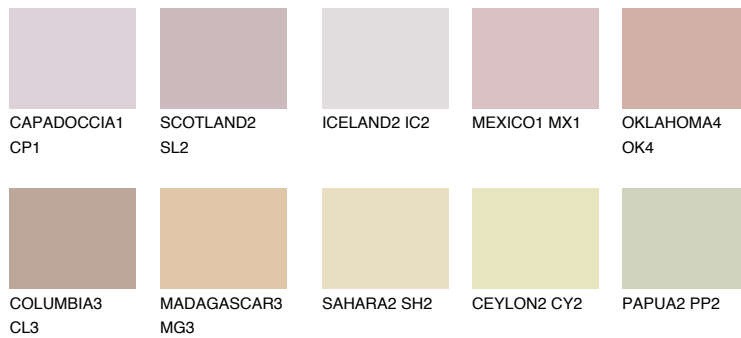

COLOUR DETAILS

ASTURIA3 AS3

45% TSR 46%

Matching colours

COLOURS

INTENSE

For more information on plasters and paints, go to www.ceresit.en

*The presented colours refer to plasters and paints offered by Ceresit. Due to the use of digital techniques, the presented colours might not represent the original ones, thus they cannot be considered as a reliable colour presentation. We recommend checking the authentic colour samples.