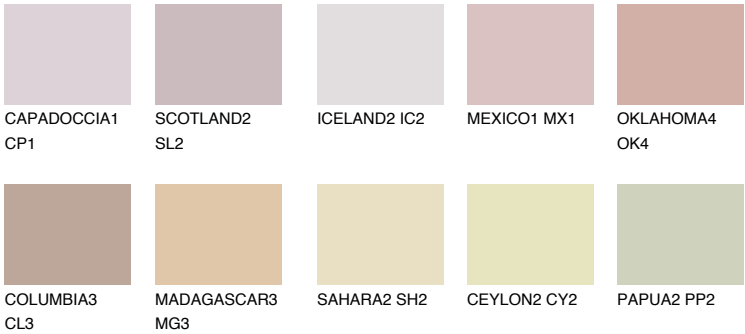

ASTURIA3 AS3

45% TSR 46%

Matching colours

COLOURS

INTENSE

For more information on plasters and paints, go to www.ceresit.en

*The presented colours refer to plasters and paints offered by Ceresit. Due to the use of digital techniques, the presented colours might not represent the original ones, thus they cannot be considered as a reliable colour presentation. We recommend checking the authentic colour samples.