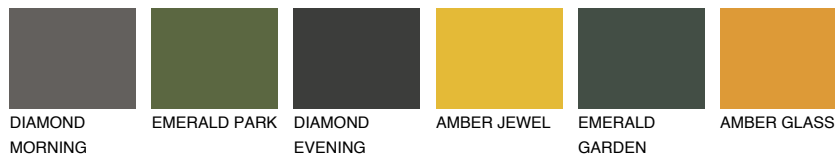

COLOUR DETAILS

ASTURIA3 AS3

45% TSR 46%

Matching colours

COLOURS

INTENSE

For more information on plasters and paints, go to www.ceresit.en

*The presented colours refer to plasters and paints offered by Ceresit. Due to the use of digital techniques, the presented colours might not represent the original ones, thus they cannot be considered as a reliable colour presentation. We recommend checking the authentic colour samples.