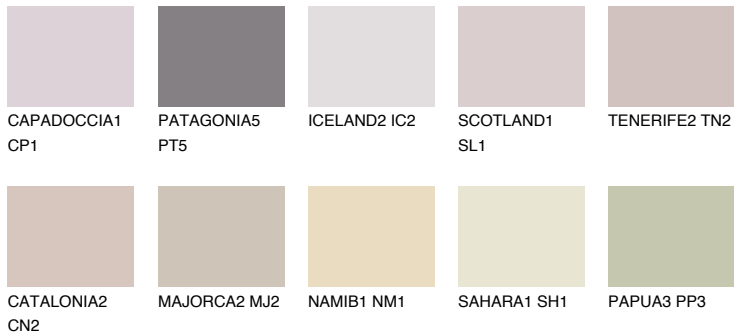

COLOUR DETAILS

ASTURIA2 AS2

52% TSR 58%

Matching colours

COLOURS

INTENSE

For more information on plasters and paints, go to www.ceresit.en

*The presented colours refer to plasters and paints offered by Ceresit. Due to the use of digital techniques, the presented colours might not represent the original ones, thus they cannot be considered as a reliable colour presentation. We recommend checking the authentic colour samples.