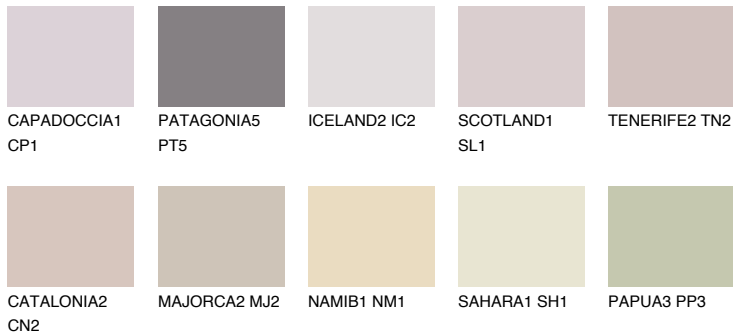

COLOUR DETAILS

ASTURIA2 AS2

52% TSR 58%

Matching colours

COLOURS

INTENSE

For more information on plasters and paints, go to www.ceresit.en

*The presented colours refer to plasters and paints offered by Ceresit. Due to the use of digital techniques, the presented colours might not represent the original ones, thus they cannot be considered as a reliable colour presentation. We recommend checking the authentic colour samples.