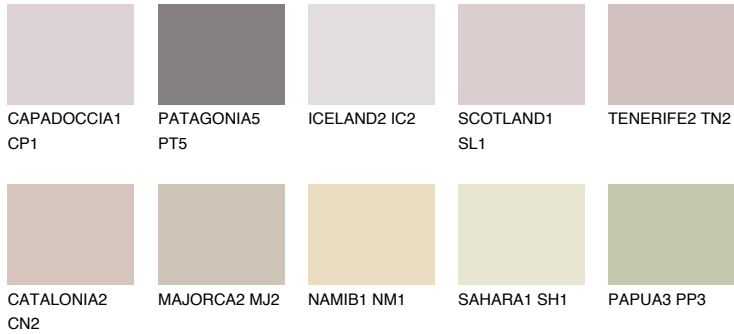

COLOUR DETAILS

ASTURIA2 AS2

52% TSR 58%

Matching colours

COLOURS

INTENSE

For more information on plasters and paints, go to www.ceresit.en

*The presented colours refer to plasters and paints offered by Ceresit. Due to the use of digital techniques, the presented colours might not represent the original ones, thus they cannot be considered as a reliable colour presentation. We recommend checking the authentic colour samples.