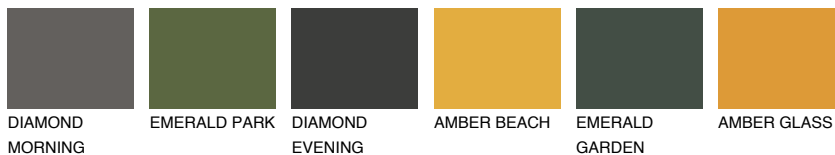

COLOUR DETAILS

ASTURIA2 AS2

52% TSR 58%

Matching colours

COLOURS

INTENSE

For more information on plasters and paints, go to www.ceresit.en

*The presented colours refer to plasters and paints offered by Ceresit. Due to the use of digital techniques, the presented colours might not represent the original ones, thus they cannot be considered as a reliable colour presentation. We recommend checking the authentic colour samples.