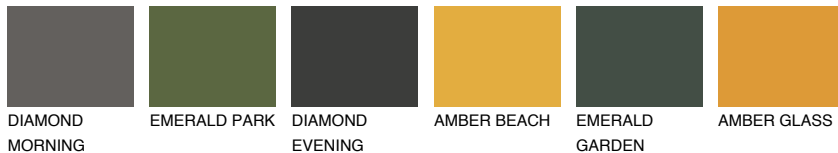

COLOUR DETAILS

ASTURIA2 AS2

52% TSR 58%

Matching colours

COLOURS

INTENSE

For more information on plasters and paints, go to www.ceresit.en

*The presented colours refer to plasters and paints offered by Ceresit. Due to the use of digital techniques, the presented colours might not represent the original ones, thus they cannot be considered as a reliable colour presentation. We recommend checking the authentic colour samples.