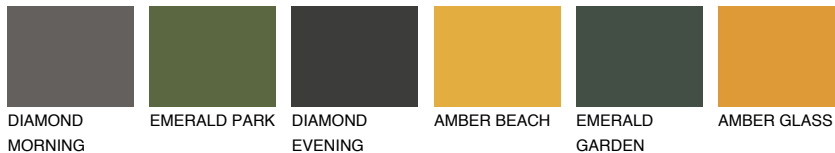

COLOUR DETAILS

ASTURIA2 AS2

52% TSR 58%

Matching colours

COLOURS

INTENSE

For more information on plasters and paints, go to www.ceresit.en

*The presented colours refer to plasters and paints offered by Ceresit. Due to the use of digital techniques, the presented colours might not represent the original ones, thus they cannot be considered as a reliable colour presentation. We recommend checking the authentic colour samples.