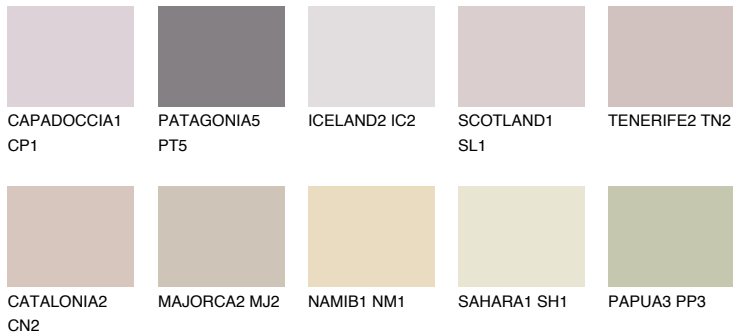

# COLOUR DETAILS

### Matching colours

#### COLOURS

#### INTENSE

For more information on plasters and paints, go to [www.ceresit.en](http://www.ceresit.en)

\*The presented colours refer to plasters and paints offered by Ceresit. Due to the use of digital techniques, the presented colours might not represent the original ones, thus they cannot be considered as a reliable colour presentation. We recommend checking the authentic colour samples.