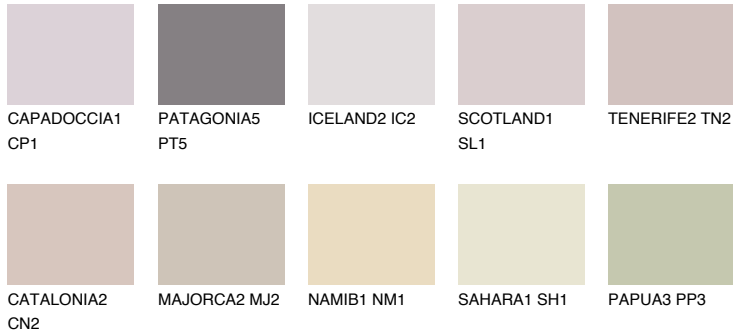

COLOUR DETAILS

ASTURIA2 AS2

52% TSR 58%

Matching colours

COLOURS

INTENSE

For more information on plasters and paints, go to www.ceresit.en

*The presented colours refer to plasters and paints offered by Ceresit. Due to the use of digital techniques, the presented colours might not represent the original ones, thus they cannot be considered as a reliable colour presentation. We recommend checking the authentic colour samples.