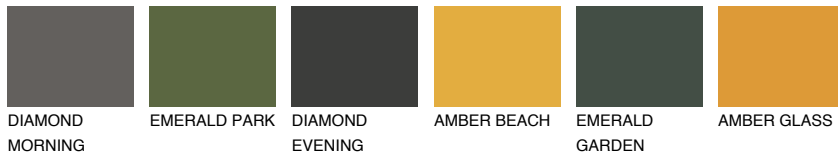

COLOUR DETAILS

ASTURIA2 AS2

52% TSR 58%

Matching colours

COLOURS

INTENSE

For more information on plasters and paints, go to www.ceresit.en

*The presented colours refer to plasters and paints offered by Ceresit. Due to the use of digital techniques, the presented colours might not represent the original ones, thus they cannot be considered as a reliable colour presentation. We recommend checking the authentic colour samples.