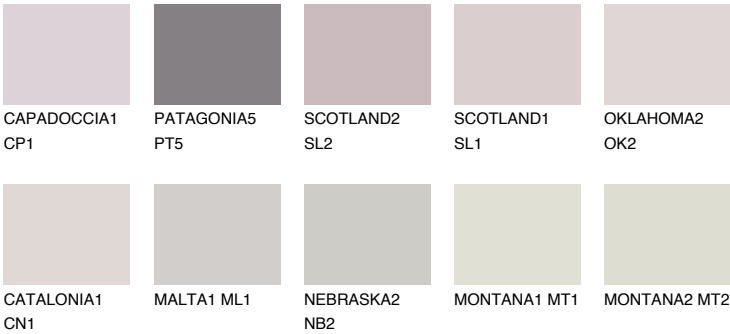

ASTURIA1 AS1

62% TSR 65%

Matching colours

COLOURS

INTENSE

For more information on plasters and paints, go to www.ceresit.en

*The presented colours refer to plasters and paints offered by Ceresit. Due to the use of digital techniques, the presented colours might not represent the original ones, thus they cannot be considered as a reliable colour presentation. We recommend checking the authentic colour samples.