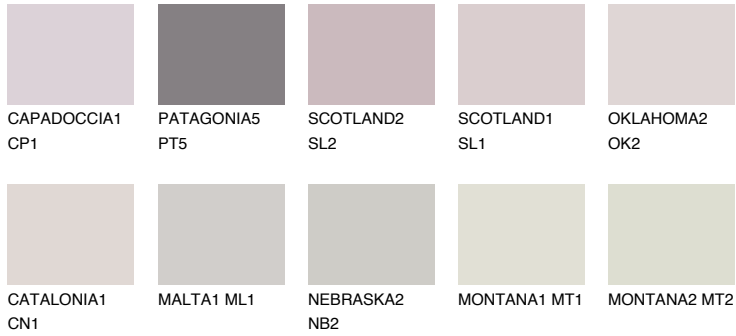

# COLOUR DETAILS

## ASTURIA1 AS1

62% TSR 65%

### Matching colours

#### COLOURS