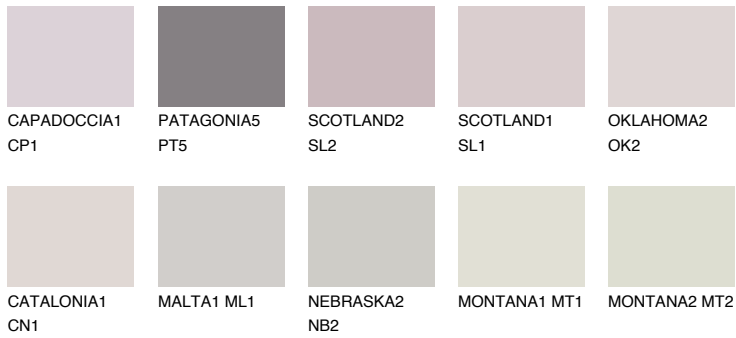

COLOUR DETAILS

ASTURIA1 AS1

62% TSR 65%

Matching colours

COLOURS

INTENSE

For more information on plasters and paints, go to www.ceresit.en

*The presented colours refer to plasters and paints offered by Ceresit. Due to the use of digital techniques, the presented colours might not represent the original ones, thus they cannot be considered as a reliable colour presentation. We recommend checking the authentic colour samples.