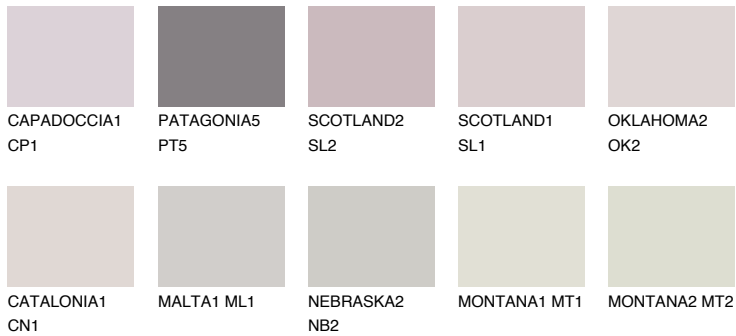

# COLOUR DETAILS

## ASTURIA1 AS1

62% TSR 65%

### Matching colours

#### COLOURS