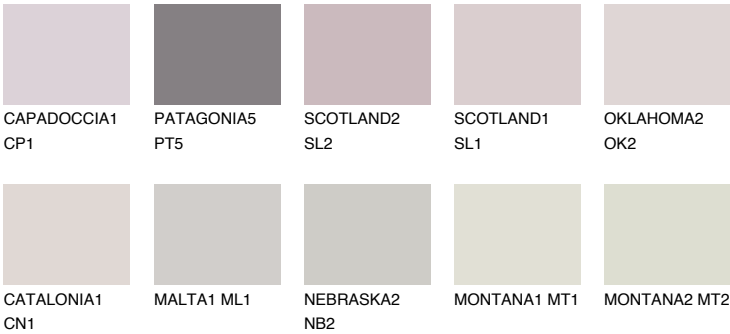

ASTURIA1 AS1

62% **TSR** 65%

Matching colours

COLOURS

INTENSE

For more information on plasters and paints, go to www.ceresit.en

*The presented colours refer to plasters and paints offered by Ceresit. Due to the use of digital techniques, the presented colours might not represent the original ones, thus they cannot be considered as a reliable colour presentation. We recommend checking the authentic colour samples.