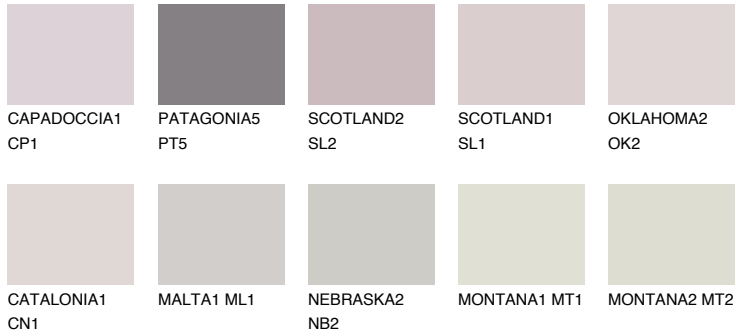

COLOUR DETAILS

ASTURIA1 AS1

62% TSR 65%

Matching colours

COLOURS

INTENSE

For more information on plasters and paints, go to www.ceresit.en

*The presented colours refer to plasters and paints offered by Ceresit. Due to the use of digital techniques, the presented colours might not represent the original ones, thus they cannot be considered as a reliable colour presentation. We recommend checking the authentic colour samples.