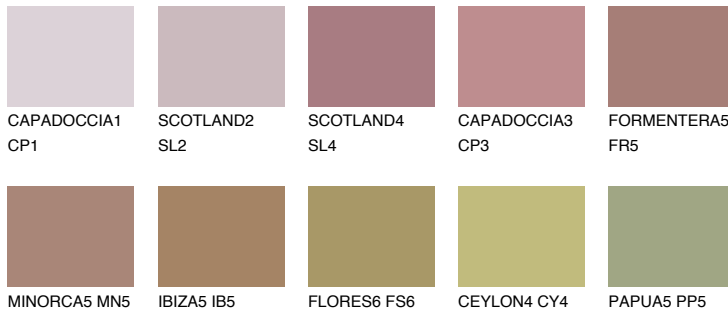

COLOUR DETAILS

FORMENTERA6 FR6

☀ 15% **TSR 20%**

Matching colours

COLOURS

INTENSE

For more information on plasters and paints, go to www.ceresit.en

*The presented colours refer to plasters and paints offered by Ceresit. Due to the use of digital techniques, the presented colours might not represent the original ones, thus they cannot be considered as a reliable colour presentation. We recommend checking the authentic colour samples.