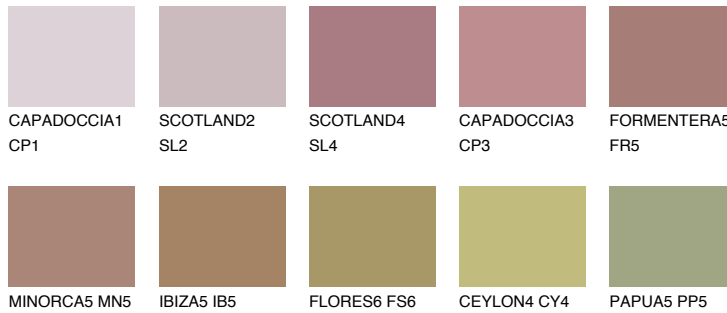

# COLOUR DETAILS

### Matching colours

#### COLOURS

#### INTENSE

For more information on plasters and paints, go to [www.ceresit.en](http://www.ceresit.en)

\*The presented colours refer to plasters and paints offered by Ceresit. Due to the use of digital techniques, the presented colours might not represent the original ones, thus they cannot be considered as a reliable colour presentation. We recommend checking the authentic colour samples.