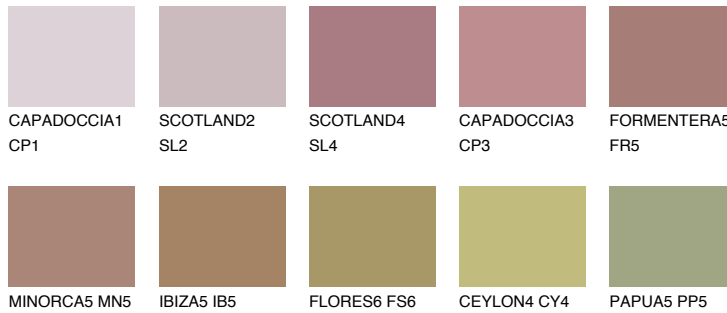

COLOUR DETAILS

FORMENTERA6 FR6

☀️ 15%   **TSR 20%**

Matching colours

COLOURS

INTENSE

For more information on plasters and paints, go to www.ceresit.en

*The presented colours refer to plasters and paints offered by Ceresit. Due to the use of digital techniques, the presented colours might not represent the original ones, thus they cannot be considered as a reliable colour presentation. We recommend checking the authentic colour samples.