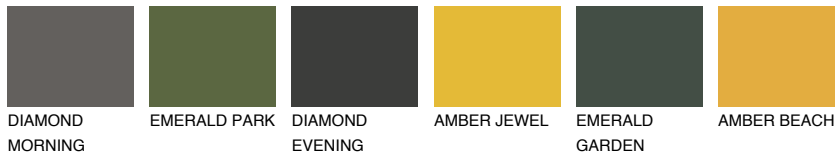

COLOUR DETAILS

FORMENTERA6 FR6

☀️ 15%   **TSR 20%**

Matching colours

COLOURS

INTENSE

For more information on plasters and paints, go to www.ceresit.en

*The presented colours refer to plasters and paints offered by Ceresit. Due to the use of digital techniques, the presented colours might not represent the original ones, thus they cannot be considered as a reliable colour presentation. We recommend checking the authentic colour samples.