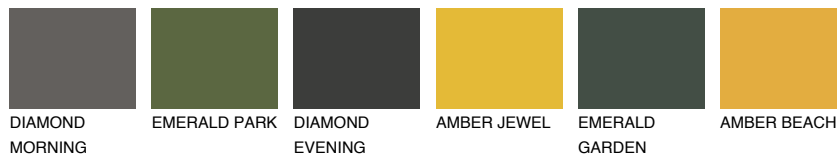

COLOUR DETAILS

FORMENTERA6 FR6

☀️ 15% **TSR 20%**

Matching colours

COLOURS

INTENSE

For more information on plasters and paints, go to www.ceresit.en

*The presented colours refer to plasters and paints offered by Ceresit. Due to the use of digital techniques, the presented colours might not represent the original ones, thus they cannot be considered as a reliable colour presentation. We recommend checking the authentic colour samples.