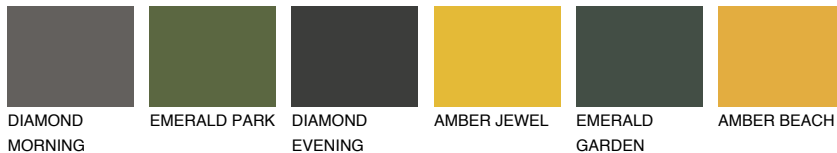

COLOUR DETAILS

FORMENTERA6 FR6

☀ 15% **TSR 20%**

Matching colours

COLOURS

INTENSE

For more information on plasters and paints, go to www.ceresit.en

*The presented colours refer to plasters and paints offered by Ceresit. Due to the use of digital techniques, the presented colours might not represent the original ones, thus they cannot be considered as a reliable colour presentation. We recommend checking the authentic colour samples.