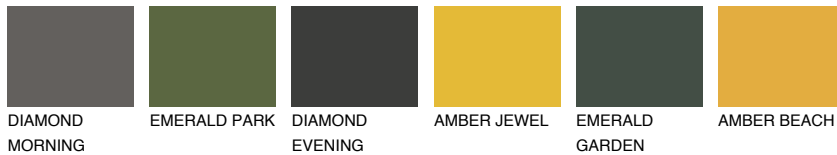

COLOUR DETAILS

FORMENTERA6 FR6

☀ 15% **TSR 20%**

Matching colours

COLOURS

INTENSE

For more information on plasters and paints, go to www.ceresit.en

*The presented colours refer to plasters and paints offered by Ceresit. Due to the use of digital techniques, the presented colours might not represent the original ones, thus they cannot be considered as a reliable colour presentation. We recommend checking the authentic colour samples.