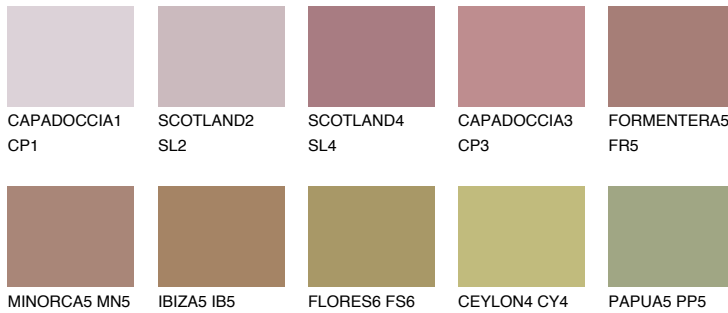

COLOUR DETAILS

FORMENTERA6 FR6

☀️ 15% **TSR 20%**

Matching colours

COLOURS

INTENSE

For more information on plasters and paints, go to www.ceresit.en

*The presented colours refer to plasters and paints offered by Ceresit. Due to the use of digital techniques, the presented colours might not represent the original ones, thus they cannot be considered as a reliable colour presentation. We recommend checking the authentic colour samples.