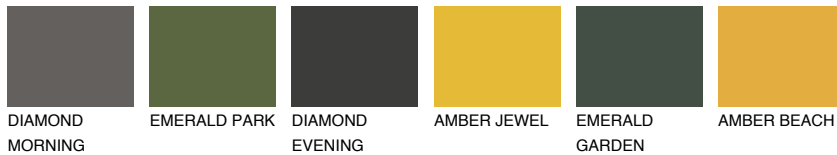

COLOUR DETAILS

FORMENTERA6 FR6

15% TSR 20%

Matching colours

COLOURS

INTENSE

For more information on plasters and paints, go to www.ceresit.en

*The presented colours refer to plasters and paints offered by Ceresit. Due to the use of digital techniques, the presented colours might not represent the original ones, thus they cannot be considered as a reliable colour presentation. We recommend checking the authentic colour samples.