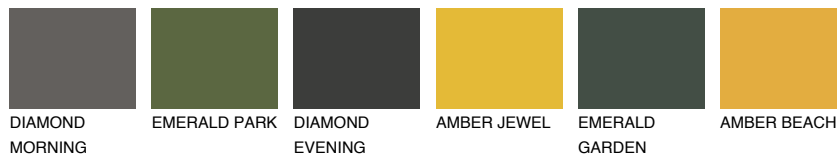

COLOUR DETAILS

FORMENTERA6 FR6

15% TSR 20%

Matching colours

COLOURS

INTENSE

For more information on plasters and paints, go to www.ceresit.en

*The presented colours refer to plasters and paints offered by Ceresit. Due to the use of digital techniques, the presented colours might not represent the original ones, thus they cannot be considered as a reliable colour presentation. We recommend checking the authentic colour samples.