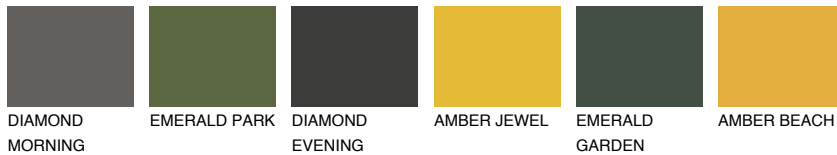

COLOUR DETAILS

FORMENTERA6 FR6

☀️ 15% **TSR 20%**

Matching colours

COLOURS

INTENSE

For more information on plasters and paints, go to www.ceresit.en

*The presented colours refer to plasters and paints offered by Ceresit. Due to the use of digital techniques, the presented colours might not represent the original ones, thus they cannot be considered as a reliable colour presentation. We recommend checking the authentic colour samples.