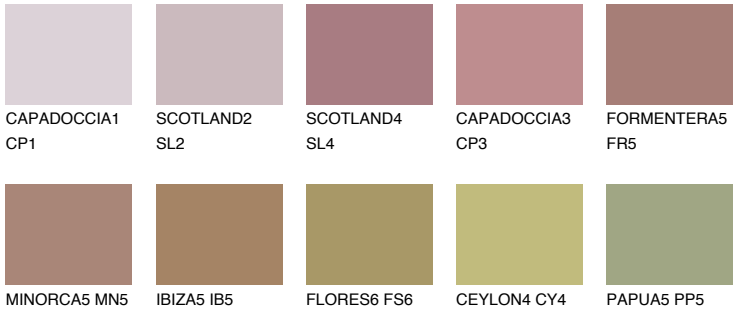

COLOUR DETAILS

FORMENTERA6 FR6

☀ 15% **TSR** 20%

Matching colours

COLOURS

INTENSE

For more information on plasters and paints, go to www.ceresit.en

*The presented colours refer to plasters and paints offered by Ceresit. Due to the use of digital techniques, the presented colours might not represent the original ones, thus they cannot be considered as a reliable colour presentation. We recommend checking the authentic colour samples.