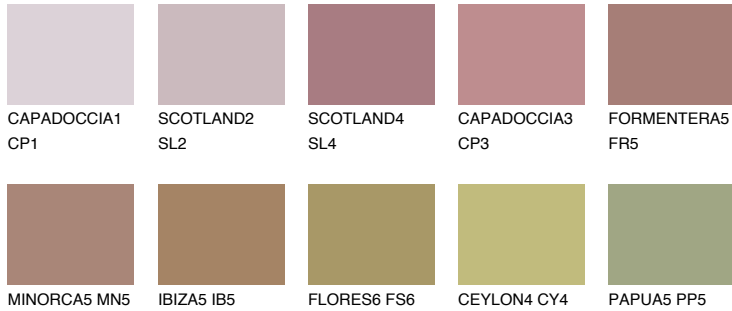

COLOUR DETAILS

FORMENTERA6 FR6

15% TSR 20%

Matching colours

COLOURS

INTENSE

For more information on plasters and paints, go to www.ceresit.en

*The presented colours refer to plasters and paints offered by Ceresit. Due to the use of digital techniques, the presented colours might not represent the original ones, thus they cannot be considered as a reliable colour presentation. We recommend checking the authentic colour samples.