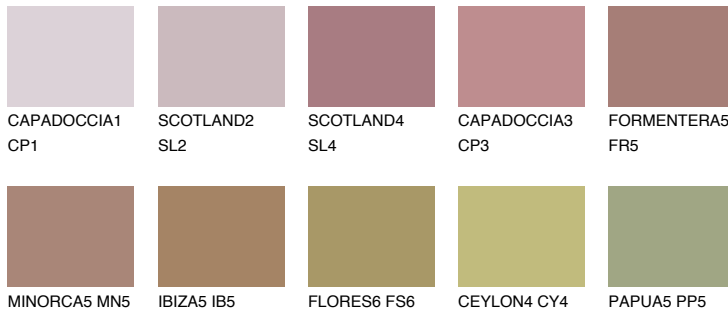

# COLOUR DETAILS

## FORMENTERA6 FR6

15% TSR 20%

### Matching colours

#### COLOURS