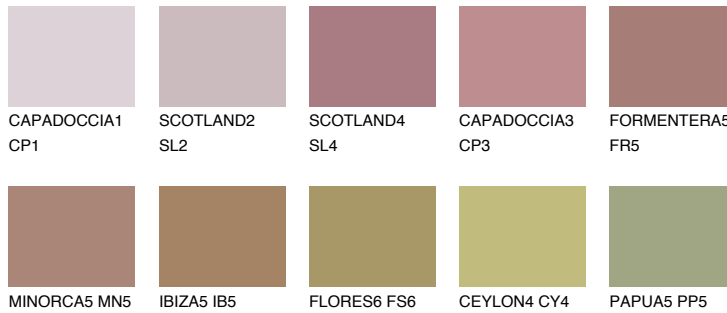

COLOUR DETAILS

FORMENTERA6 FR6

15% TSR 20%

Matching colours

COLOURS

INTENSE

For more information on plasters and paints, go to www.ceresit.en

*The presented colours refer to plasters and paints offered by Ceresit. Due to the use of digital techniques, the presented colours might not represent the original ones, thus they cannot be considered as a reliable colour presentation. We recommend checking the authentic colour samples.