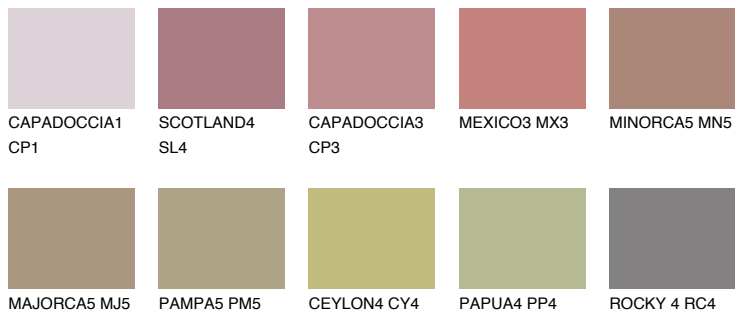

COLOUR DETAILS

FORMENTERA5 FR5

☀ 24% **TSR** 29%

Matching colours

COLOURS

INTENSE

For more information on plasters and paints, go to www.ceresit.en

*The presented colours refer to plasters and paints offered by Ceresit. Due to the use of digital techniques, the presented colours might not represent the original ones, thus they cannot be considered as a reliable colour presentation. We recommend checking the authentic colour samples.