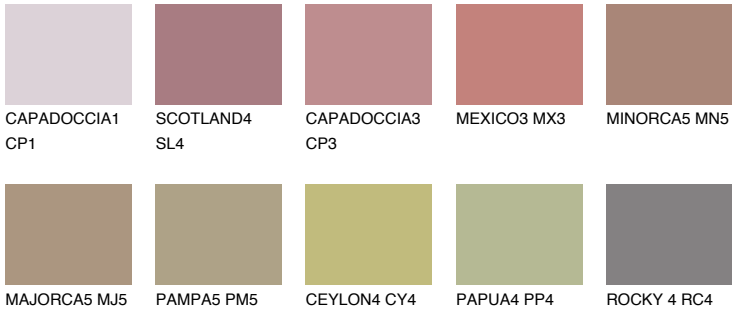

## FORMENTERA5 FR5

☀ 24%    **TSR** 29%

### Matching colours

#### COLOURS

#### INTENSE

For more information on plasters and paints, go to [www.ceresit.en](http://www.ceresit.en)

\*The presented colours refer to plasters and paints offered by Ceresit. Due to the use of digital techniques, the presented colours might not represent the original ones, thus they cannot be considered as a reliable colour presentation. We recommend checking the authentic colour samples.