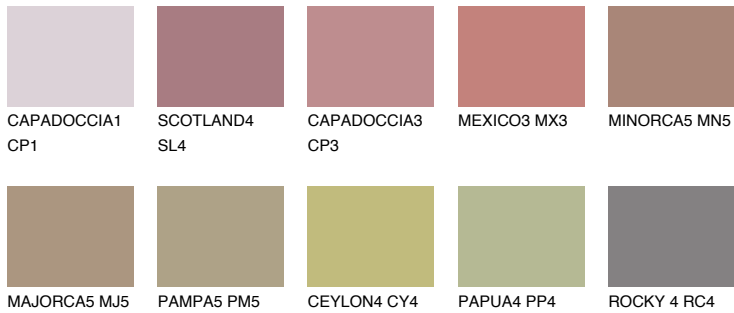

# COLOUR DETAILS

### Matching colours

#### COLOURS

#### INTENSE

For more information on plasters and paints, go to [www.ceresit.en](http://www.ceresit.en)

\*The presented colours refer to plasters and paints offered by Ceresit. Due to the use of digital techniques, the presented colours might not represent the original ones, thus they cannot be considered as a reliable colour presentation. We recommend checking the authentic colour samples.