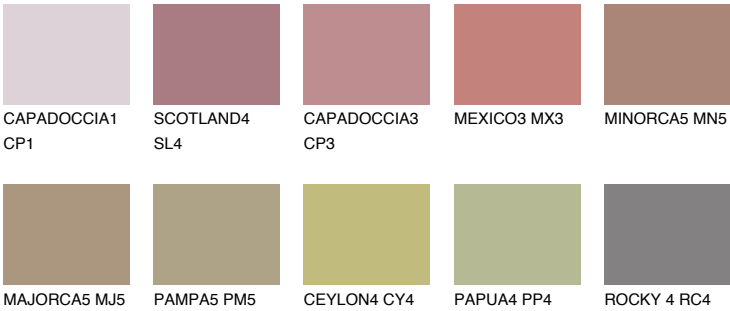

## FORMENTERA5 FR5

☀ 24%    **TSR** 29%

### Matching colours

#### COLOURS

#### INTENSE

For more information on plasters and paints, go to [www.ceresit.en](http://www.ceresit.en)

\*The presented colours refer to plasters and paints offered by Ceresit. Due to the use of digital techniques, the presented colours might not represent the original ones, thus they cannot be considered as a reliable colour presentation. We recommend checking the authentic colour samples.