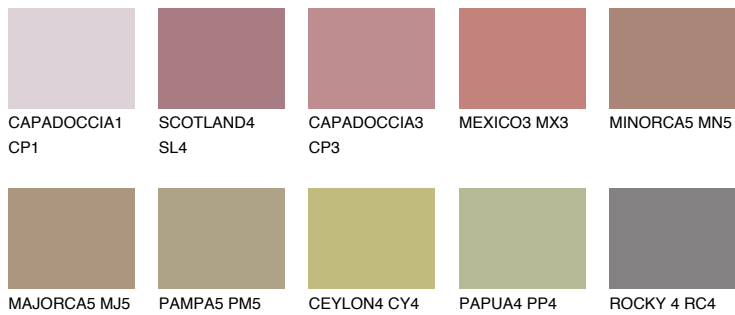

COLOUR DETAILS

FORMENTERA5 FR5

☀️ 24% **TSR** 29%

Matching colours

COLOURS

INTENSE

For more information on plasters and paints, go to www.ceresit.en

*The presented colours refer to plasters and paints offered by Ceresit. Due to the use of digital techniques, the presented colours might not represent the original ones, thus they cannot be considered as a reliable colour presentation. We recommend checking the authentic colour samples.