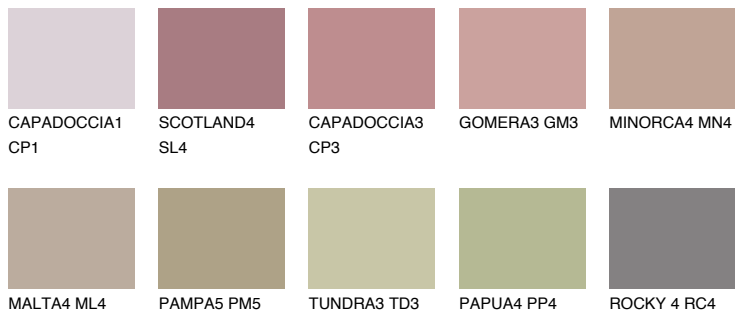

# COLOUR DETAILS

### Matching colours

#### COLOURS

#### INTENSE

For more information on plasters and paints, go to [www.ceresit.en](http://www.ceresit.en)

\*The presented colours refer to plasters and paints offered by Ceresit. Due to the use of digital techniques, the presented colours might not represent the original ones, thus they cannot be considered as a reliable colour presentation. We recommend checking the authentic colour samples.