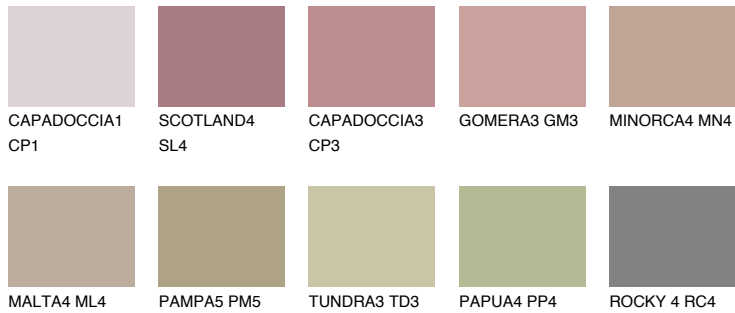

COLOUR DETAILS

FORMENTERA4 FR4

33% **TSR** 38%

Matching colours

COLOURS

INTENSE

For more information on plasters and paints, go to www.ceresit.en

*The presented colours refer to plasters and paints offered by Ceresit. Due to the use of digital techniques, the presented colours might not represent the original ones, thus they cannot be considered as a reliable colour presentation. We recommend checking the authentic colour samples.