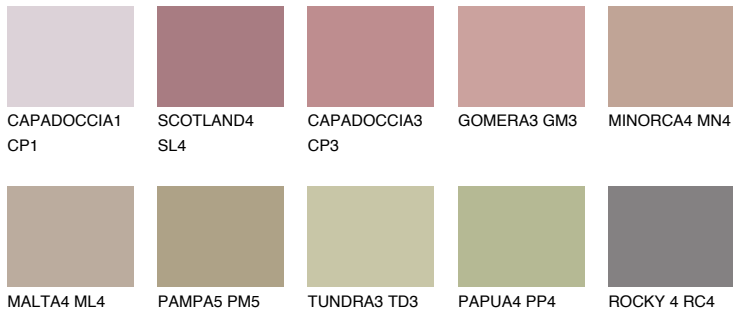

COLOUR DETAILS

FORMENTERA4 FR4

33% **TSR** 38%

Matching colours

COLOURS

INTENSE

For more information on plasters and paints, go to www.ceresit.en

*The presented colours refer to plasters and paints offered by Ceresit. Due to the use of digital techniques, the presented colours might not represent the original ones, thus they cannot be considered as a reliable colour presentation. We recommend checking the authentic colour samples.