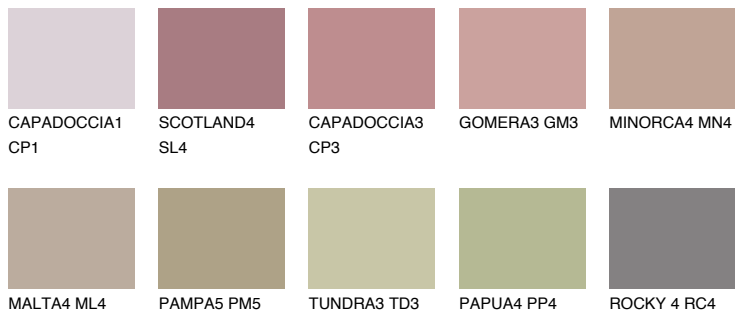

COLOUR DETAILS

FORMENTERA4 FR4

33% **TSR** 38%

Matching colours

COLOURS

INTENSE

For more information on plasters and paints, go to www.ceresit.en

*The presented colours refer to plasters and paints offered by Ceresit. Due to the use of digital techniques, the presented colours might not represent the original ones, thus they cannot be considered as a reliable colour presentation. We recommend checking the authentic colour samples.