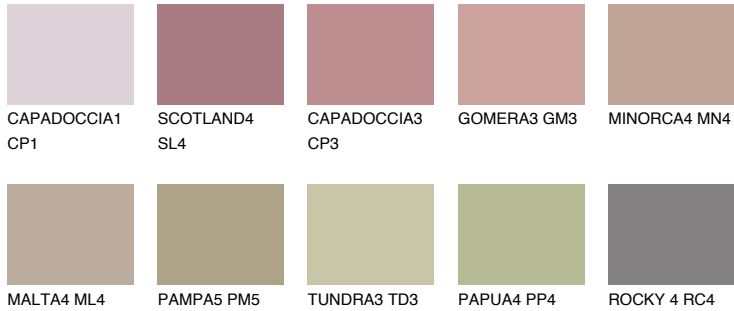

COLOUR DETAILS

FORMENTERA4 FR4

33% **TSR** 38%

Matching colours

COLOURS

INTENSE

For more information on plasters and paints, go to www.ceresit.en

*The presented colours refer to plasters and paints offered by Ceresit. Due to the use of digital techniques, the presented colours might not represent the original ones, thus they cannot be considered as a reliable colour presentation. We recommend checking the authentic colour samples.