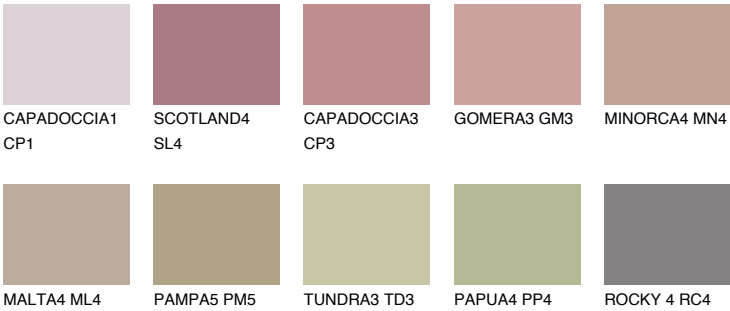

FORMENTERA4 FR4

33% **TSR** 38%

Matching colours

COLOURS

INTENSE

For more information on plasters and paints, go to www.ceresit.en

*The presented colours refer to plasters and paints offered by Ceresit. Due to the use of digital techniques, the presented colours might not represent the original ones, thus they cannot be considered as a reliable colour presentation. We recommend checking the authentic colour samples.