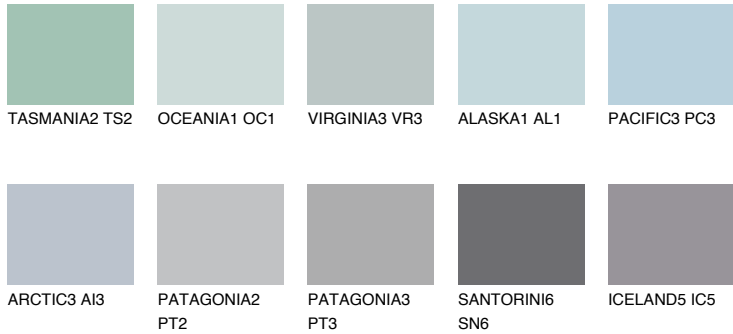

# COLOUR DETAILS

## SAMOA1 SA1

59% TSR 63%

### Matching colours

#### COLOURS