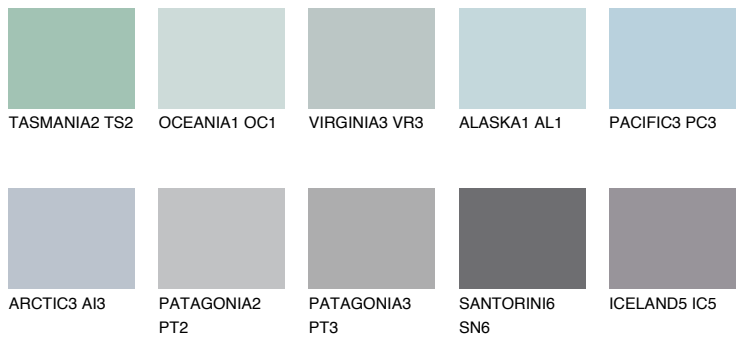

# COLOUR DETAILS

## SAMOA1 SA1

59% TSR 63%

### Matching colours

#### COLOURS