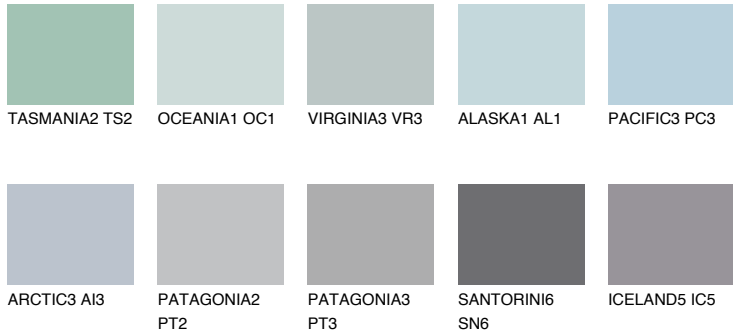

COLOUR DETAILS

SAMOA1 SA1

59% TSR 63%

Matching colours

COLOURS

INTENSE

For more information on plasters and paints, go to www.ceresit.en

*The presented colours refer to plasters and paints offered by Ceresit. Due to the use of digital techniques, the presented colours might not represent the original ones, thus they cannot be considered as a reliable colour presentation. We recommend checking the authentic colour samples.