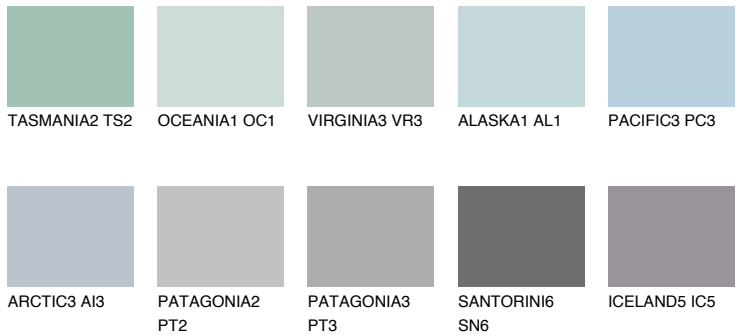

# COLOUR DETAILS

## SAMOA1 SA1

59% **TSR** 63%

### Matching colours

#### COLOURS