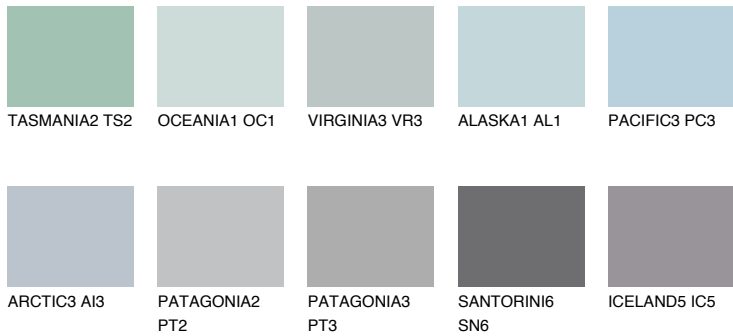

COLOUR DETAILS

SAMOA1 SA1

59% TSR 63%

Matching colours

COLOURS

INTENSE

For more information on plasters and paints, go to www.ceresit.en

*The presented colours refer to plasters and paints offered by Ceresit. Due to the use of digital techniques, the presented colours might not represent the original ones, thus they cannot be considered as a reliable colour presentation. We recommend checking the authentic colour samples.