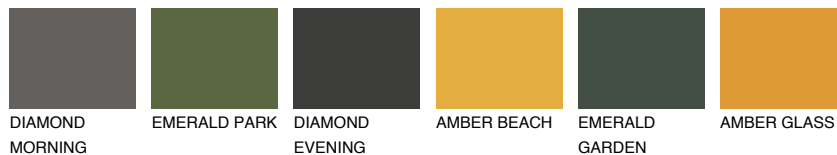

COLOUR DETAILS

FORMENTERA3 FR3

46% **TSR** 53%

Matching colours

COLOURS

INTENSE

For more information on plasters and paints, go to www.ceresit.en

*The presented colours refer to plasters and paints offered by Ceresit. Due to the use of digital techniques, the presented colours might not represent the original ones, thus they cannot be considered as a reliable colour presentation. We recommend checking the authentic colour samples.