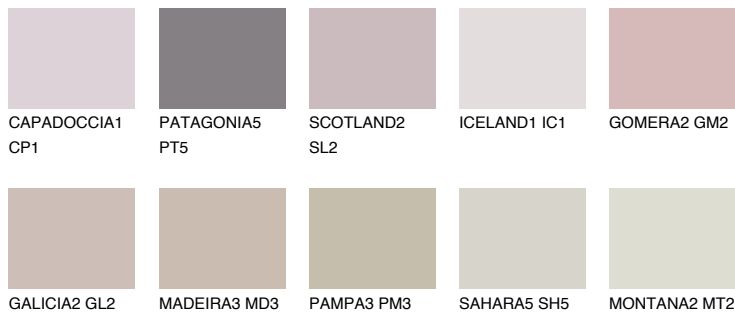

COLOUR DETAILS

FORMENTERA3 FR3

46% **TSR** 53%

Matching colours

COLOURS

INTENSE

For more information on plasters and paints, go to www.ceresit.en

*The presented colours refer to plasters and paints offered by Ceresit. Due to the use of digital techniques, the presented colours might not represent the original ones, thus they cannot be considered as a reliable colour presentation. We recommend checking the authentic colour samples.