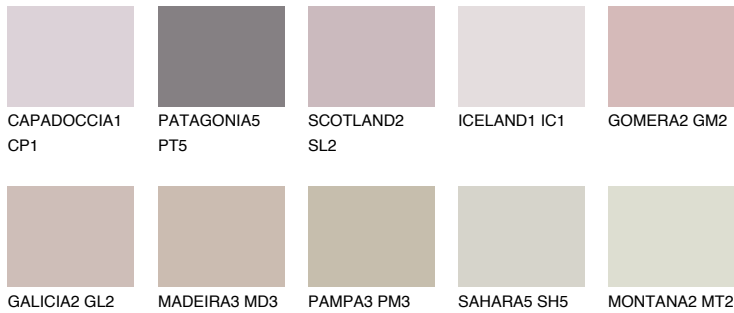

COLOUR DETAILS

FORMENTERA3 FR3

46% **TSR** 53%

Matching colours

COLOURS

INTENSE

For more information on plasters and paints, go to www.ceresit.en

*The presented colours refer to plasters and paints offered by Ceresit. Due to the use of digital techniques, the presented colours might not represent the original ones, thus they cannot be considered as a reliable colour presentation. We recommend checking the authentic colour samples.