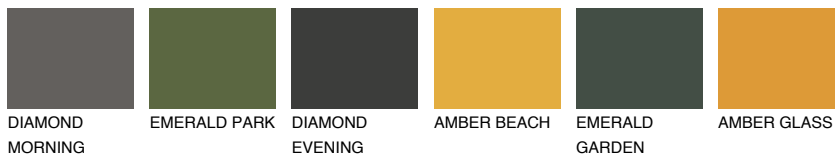

COLOUR DETAILS

FORMENTERA3 FR3

46% **TSR** 53%

Matching colours

COLOURS

INTENSE

For more information on plasters and paints, go to www.ceresit.en

*The presented colours refer to plasters and paints offered by Ceresit. Due to the use of digital techniques, the presented colours might not represent the original ones, thus they cannot be considered as a reliable colour presentation. We recommend checking the authentic colour samples.