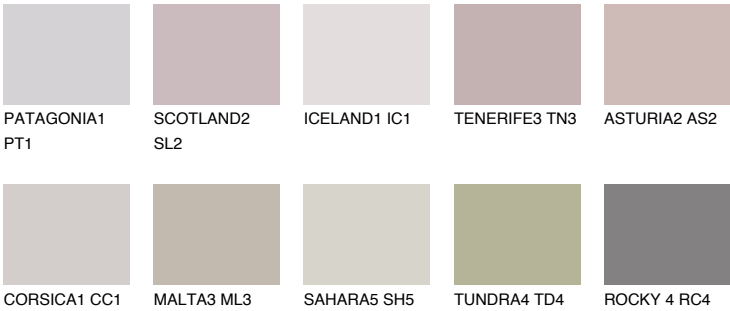

FORMENTERA2 FR2

53% **TSR** 51%

Matching colours

COLOURS

INTENSE

For more information on plasters and paints, go to www.ceresit.en

*The presented colours refer to plasters and paints offered by Ceresit. Due to the use of digital techniques, the presented colours might not represent the original ones, thus they cannot be considered as a reliable colour presentation. We recommend checking the authentic colour samples.