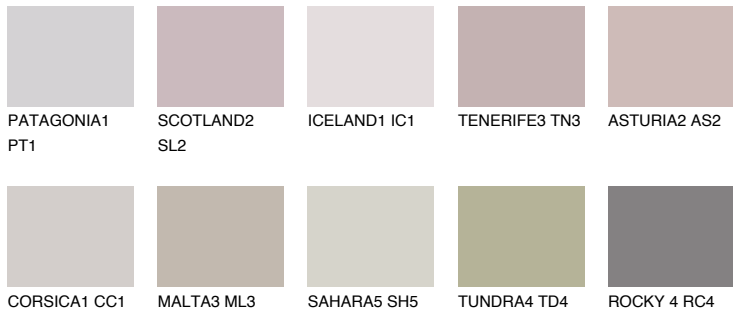

# COLOUR DETAILS

### Matching colours

#### COLOURS

#### INTENSE

For more information on plasters and paints, go to [www.ceresit.en](http://www.ceresit.en)

\*The presented colours refer to plasters and paints offered by Ceresit. Due to the use of digital techniques, the presented colours might not represent the original ones, thus they cannot be considered as a reliable colour presentation. We recommend checking the authentic colour samples.