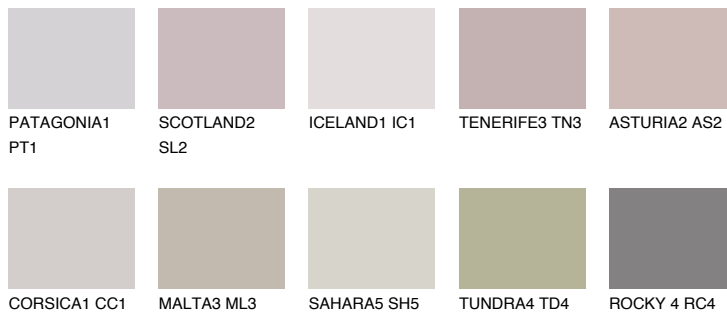

# COLOUR DETAILS

### Matching colours

#### COLOURS

#### INTENSE

For more information on plasters and paints, go to [www.ceresit.en](http://www.ceresit.en)

\*The presented colours refer to plasters and paints offered by Ceresit. Due to the use of digital techniques, the presented colours might not represent the original ones, thus they cannot be considered as a reliable colour presentation. We recommend checking the authentic colour samples.