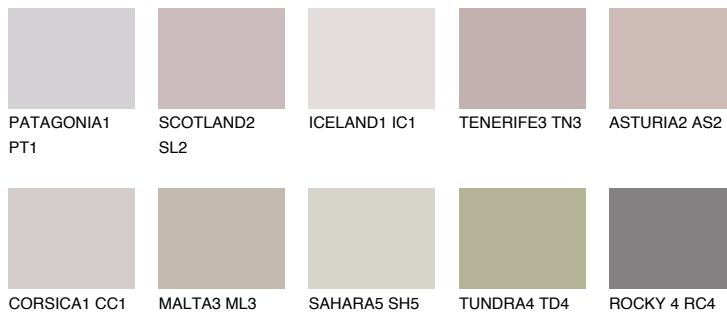

COLOUR DETAILS

FORMENTERA2 FR2

53% TSR 51%

Matching colours

COLOURS

INTENSE

For more information on plasters and paints, go to www.ceresit.en

*The presented colours refer to plasters and paints offered by Ceresit. Due to the use of digital techniques, the presented colours might not represent the original ones, thus they cannot be considered as a reliable colour presentation. We recommend checking the authentic colour samples.