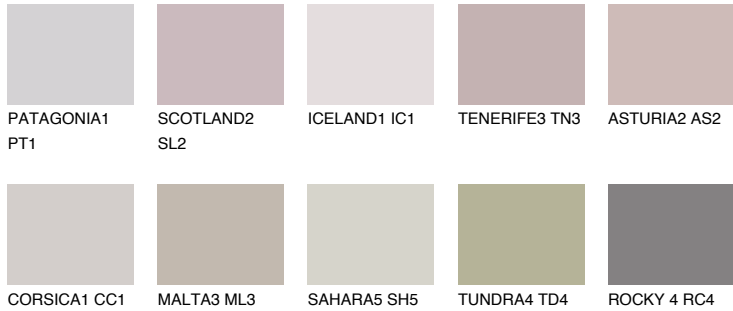

COLOUR DETAILS

FORMENTERA2 FR2

53% **TSR** 51%

Matching colours

COLOURS

INTENSE

For more information on plasters and paints, go to www.ceresit.en

*The presented colours refer to plasters and paints offered by Ceresit. Due to the use of digital techniques, the presented colours might not represent the original ones, thus they cannot be considered as a reliable colour presentation. We recommend checking the authentic colour samples.