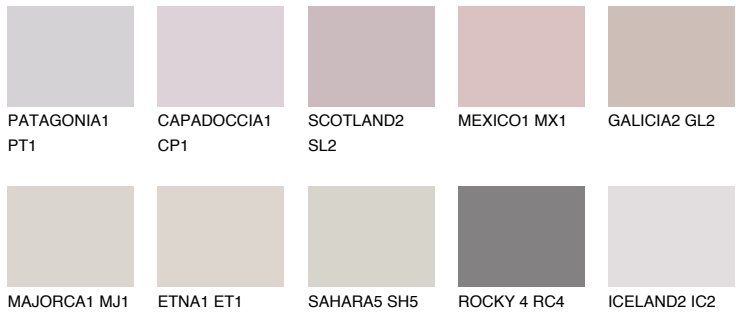

COLOUR DETAILS

FORMENTERA1 FR1

62% **TSR** 61%

Matching colours

COLOURS

INTENSE

For more information on plasters and paints, go to www.ceresit.en

*The presented colours refer to plasters and paints offered by Ceresit. Due to the use of digital techniques, the presented colours might not represent the original ones, thus they cannot be considered as a reliable colour presentation. We recommend checking the authentic colour samples.