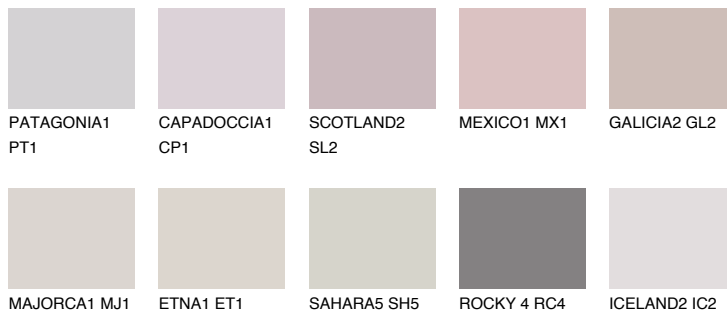

# COLOUR DETAILS

### Matching colours

#### COLOURS

#### INTENSE

For more information on plasters and paints, go to [www.ceresit.en](http://www.ceresit.en)

\*The presented colours refer to plasters and paints offered by Ceresit. Due to the use of digital techniques, the presented colours might not represent the original ones, thus they cannot be considered as a reliable colour presentation. We recommend checking the authentic colour samples.