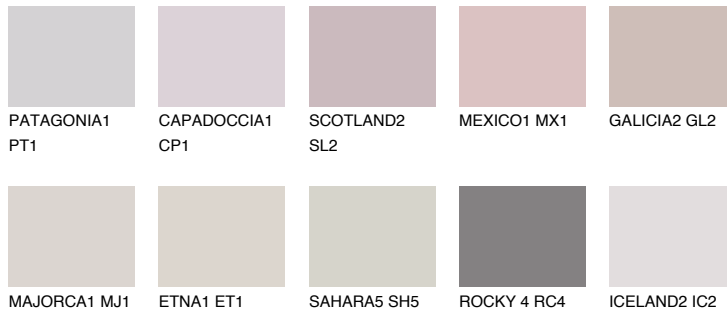

COLOUR DETAILS

FORMENTERA1 FR1

62% **TSR** 61%

Matching colours

COLOURS

INTENSE

For more information on plasters and paints, go to www.ceresit.en

*The presented colours refer to plasters and paints offered by Ceresit. Due to the use of digital techniques, the presented colours might not represent the original ones, thus they cannot be considered as a reliable colour presentation. We recommend checking the authentic colour samples.