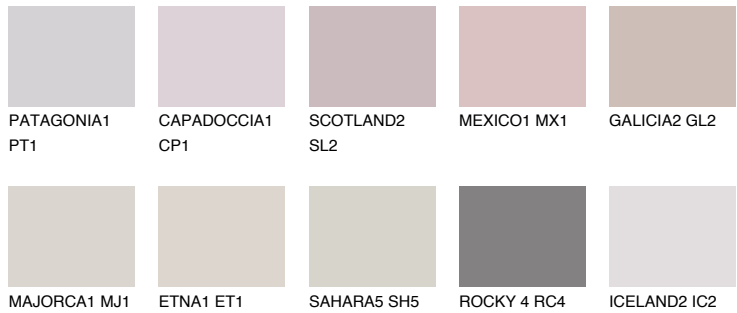

COLOUR DETAILS

FORMENTERA1 FR1

62% **TSR** 61%

Matching colours

COLOURS

INTENSE

For more information on plasters and paints, go to www.ceresit.en

*The presented colours refer to plasters and paints offered by Ceresit. Due to the use of digital techniques, the presented colours might not represent the original ones, thus they cannot be considered as a reliable colour presentation. We recommend checking the authentic colour samples.