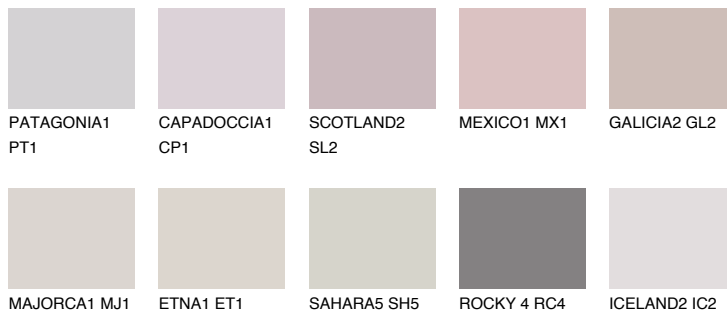

COLOUR DETAILS

FORMENTERA1 FR1

62% **TSR** 61%

Matching colours

COLOURS

INTENSE

For more information on plasters and paints, go to www.ceresit.en

*The presented colours refer to plasters and paints offered by Ceresit. Due to the use of digital techniques, the presented colours might not represent the original ones, thus they cannot be considered as a reliable colour presentation. We recommend checking the authentic colour samples.