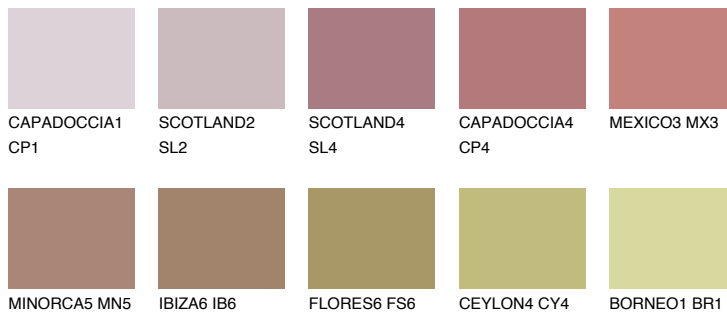

COLOUR DETAILS

GOMERA6 GM6

☀ 23% **TSR 31%**

Matching colours

COLOURS

INTENSE

For more information on plasters and paints, go to www.ceresit.en

*The presented colours refer to plasters and paints offered by Ceresit. Due to the use of digital techniques, the presented colours might not represent the original ones, thus they cannot be considered as a reliable colour presentation. We recommend checking the authentic colour samples.