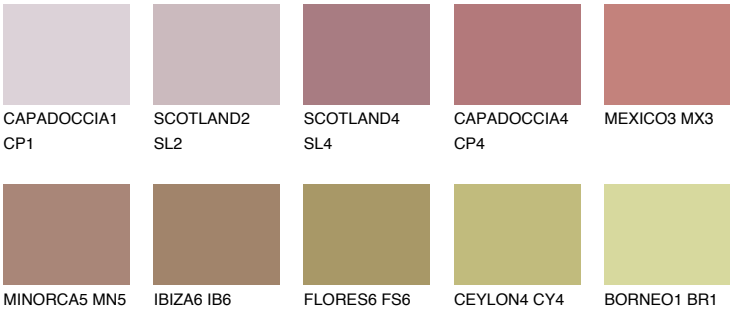

GOMERA6 GM6

☀ 23%   **TSR** 31%

Matching colours

COLOURS

INTENSE

For more information on plasters and paints, go to www.ceresit.en

*The presented colours refer to plasters and paints offered by Ceresit. Due to the use of digital techniques, the presented colours might not represent the original ones, thus they cannot be considered as a reliable colour presentation. We recommend checking the authentic colour samples.