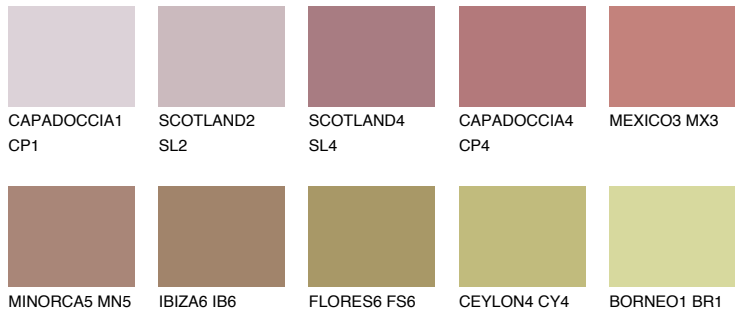

COLOUR DETAILS

GOMERA6 GM6

☀ 23% **TSR** 31%

Matching colours

COLOURS

INTENSE

For more information on plasters and paints, go to www.ceresit.en

*The presented colours refer to plasters and paints offered by Ceresit. Due to the use of digital techniques, the presented colours might not represent the original ones, thus they cannot be considered as a reliable colour presentation. We recommend checking the authentic colour samples.