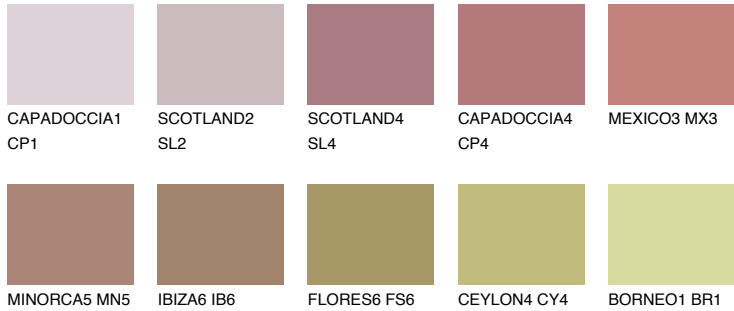

COLOUR DETAILS

GOMERA6 GM6

☀ 23% **TSR 31%**

Matching colours

COLOURS

INTENSE

For more information on plasters and paints, go to www.ceresit.en

*The presented colours refer to plasters and paints offered by Ceresit. Due to the use of digital techniques, the presented colours might not represent the original ones, thus they cannot be considered as a reliable colour presentation. We recommend checking the authentic colour samples.