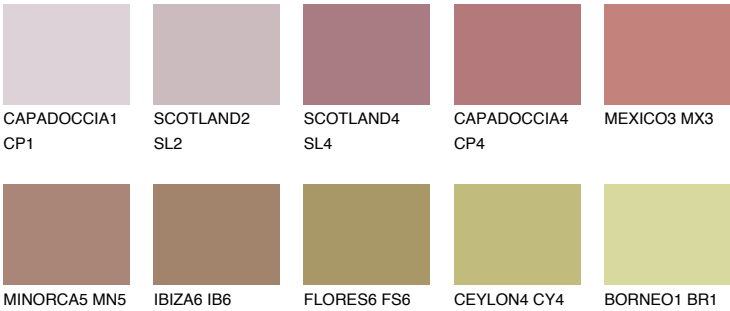

## GOMERA6 GM6

☀ 23%    **TSR** 31%

### Matching colours

#### COLOURS

#### INTENSE

For more information on plasters and paints, go to [www.ceresit.en](http://www.ceresit.en)

\*The presented colours refer to plasters and paints offered by Ceresit. Due to the use of digital techniques, the presented colours might not represent the original ones, thus they cannot be considered as a reliable colour presentation. We recommend checking the authentic colour samples.