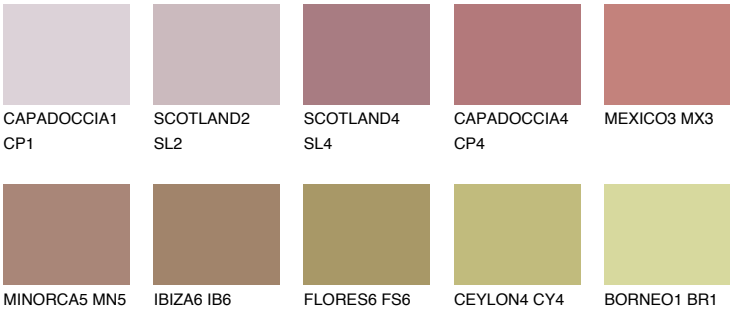

## GOMERA6 GM6

☀ 23%    **TSR** 31%

### Matching colours

#### COLOURS

#### INTENSE

For more information on plasters and paints, go to  
[www.ceresit.en](http://www.ceresit.en)

\*The presented colours refer to plasters and paints offered by Ceresit. Due to the use of digital techniques, the presented colours might not represent the original ones, thus they cannot be considered as a reliable colour presentation. We recommend checking the authentic colour samples.