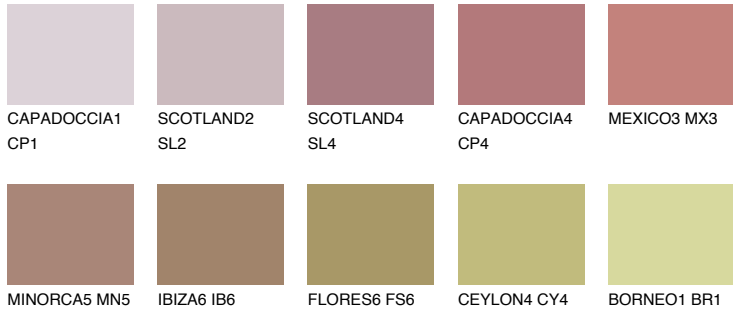

COLOUR DETAILS

GOMERA6 GM6

☀ 23% **TSR** 31%

Matching colours

COLOURS

INTENSE

For more information on plasters and paints, go to
www.ceresit.en

*The presented colours refer to plasters and paints offered by Ceresit. Due to the use of digital techniques, the presented colours might not represent the original ones, thus they cannot be considered as a reliable colour presentation. We recommend checking the authentic colour samples.