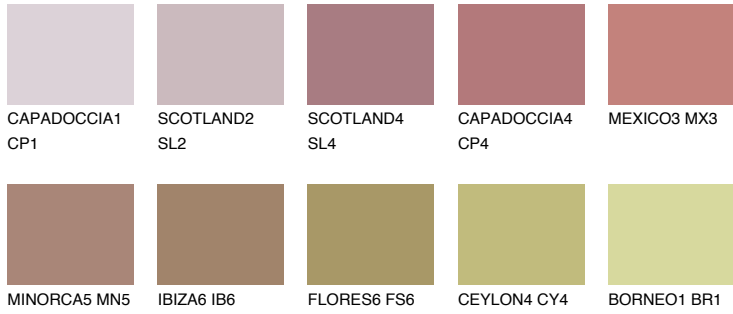

# COLOUR DETAILS

### Matching colours

#### COLOURS

#### INTENSE

For more information on plasters and paints, go to  
[www.ceresit.en](http://www.ceresit.en)

\*The presented colours refer to plasters and paints offered by Ceresit. Due to the use of digital techniques, the presented colours might not represent the original ones, thus they cannot be considered as a reliable colour presentation. We recommend checking the authentic colour samples.