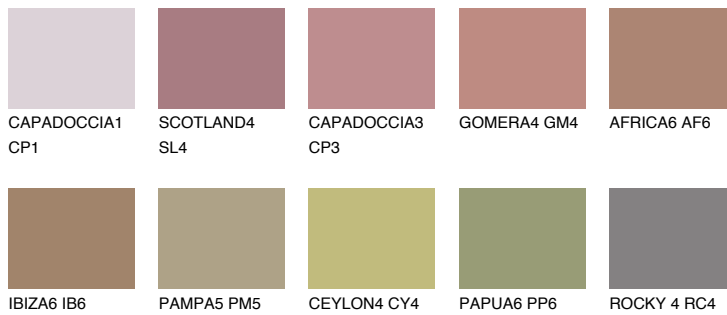

COLOUR DETAILS

GOMERA5 GM5

28% TSR 34%

Matching colours

COLOURS

INTENSE

For more information on plasters and paints, go to www.ceresit.en

*The presented colours refer to plasters and paints offered by Ceresit. Due to the use of digital techniques, the presented colours might not represent the original ones, thus they cannot be considered as a reliable colour presentation. We recommend checking the authentic colour samples.