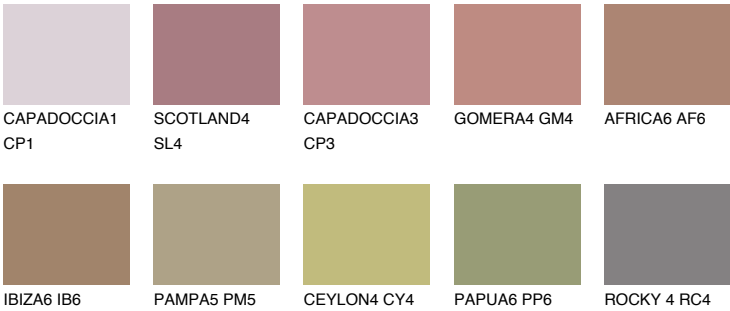

## GOMERA5 GM5

☀️ 28%    **TSR 34%**

### Matching colours

#### COLOURS

#### INTENSE

For more information on plasters and paints, go to [www.ceresit.en](http://www.ceresit.en)

\*The presented colours refer to plasters and paints offered by Ceresit. Due to the use of digital techniques, the presented colours might not represent the original ones, thus they cannot be considered as a reliable colour presentation. We recommend checking the authentic colour samples.