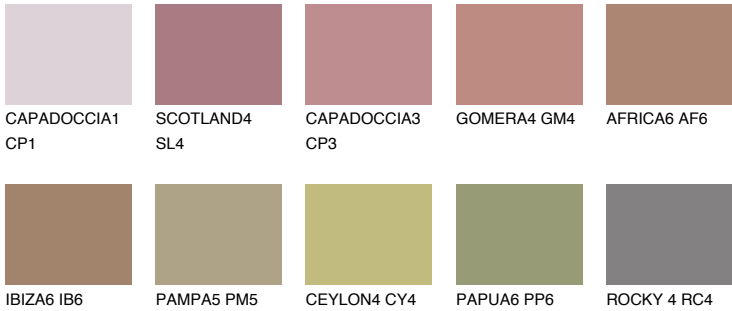

GOMERA5 GM5

28% **TSR** 34%

Matching colours

COLOURS

INTENSE

For more information on plasters and paints, go to www.ceresit.en

*The presented colours refer to plasters and paints offered by Ceresit. Due to the use of digital techniques, the presented colours might not represent the original ones, thus they cannot be considered as a reliable colour presentation. We recommend checking the authentic colour samples.