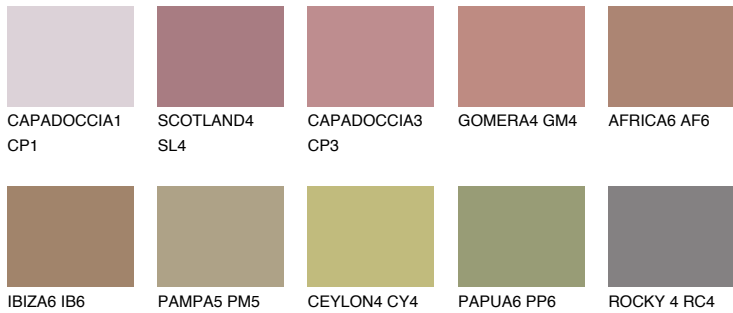

COLOUR DETAILS

GOMERA5 GM5

28% **TSR** 34%

Matching colours

COLOURS

INTENSE

For more information on plasters and paints, go to www.ceresit.en

*The presented colours refer to plasters and paints offered by Ceresit. Due to the use of digital techniques, the presented colours might not represent the original ones, thus they cannot be considered as a reliable colour presentation. We recommend checking the authentic colour samples.