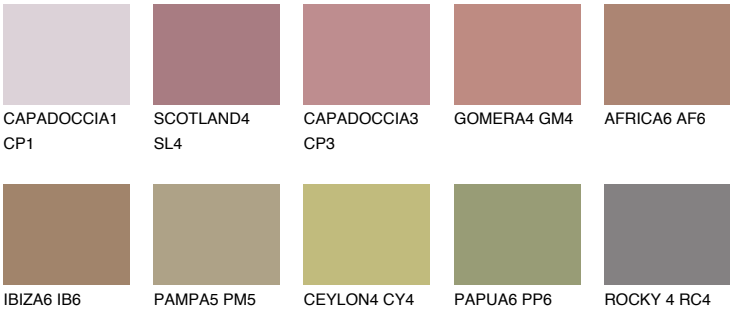

GOMERA5 GM5

☀️ 28% **TSR 34%**

Matching colours

COLOURS

INTENSE

For more information on plasters and paints, go to www.ceresit.en

*The presented colours refer to plasters and paints offered by Ceresit. Due to the use of digital techniques, the presented colours might not represent the original ones, thus they cannot be considered as a reliable colour presentation. We recommend checking the authentic colour samples.