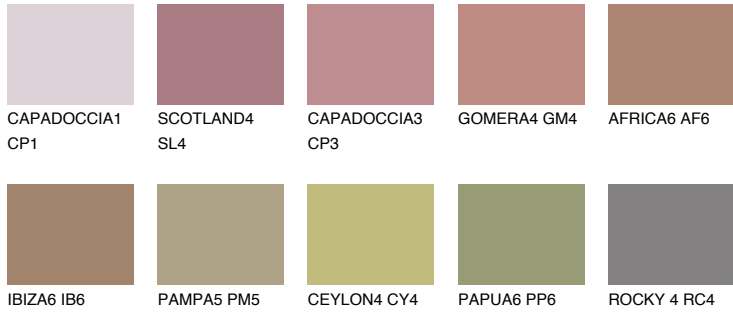

COLOUR DETAILS

GOMERA5 GM5

28% **TSR** 34%

Matching colours

COLOURS

INTENSE

For more information on plasters and paints, go to www.ceresit.en

*The presented colours refer to plasters and paints offered by Ceresit. Due to the use of digital techniques, the presented colours might not represent the original ones, thus they cannot be considered as a reliable colour presentation. We recommend checking the authentic colour samples.