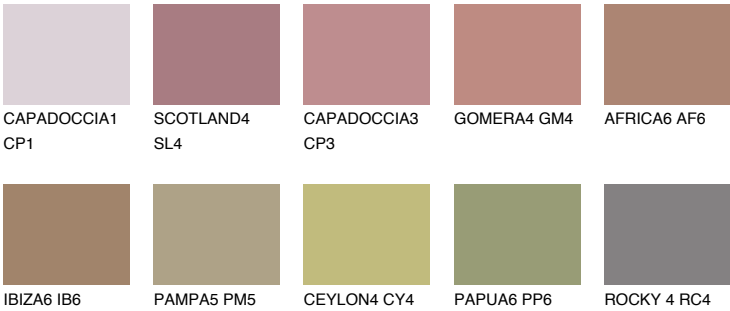

## GOMERA5 GM5

☀ 28%    **TSR** 34%

### Matching colours

#### COLOURS

#### INTENSE

For more information on plasters and paints, go to [www.ceresit.en](http://www.ceresit.en)

\*The presented colours refer to plasters and paints offered by Ceresit. Due to the use of digital techniques, the presented colours might not represent the original ones, thus they cannot be considered as a reliable colour presentation. We recommend checking the authentic colour samples.