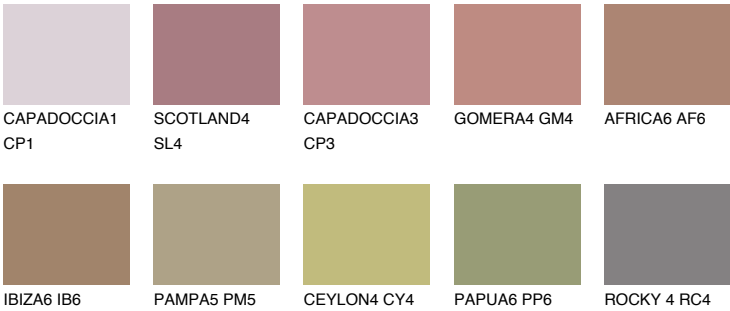

GOMERA5 GM5

☀ 28% **TSR** 34%

Matching colours

COLOURS

INTENSE

For more information on plasters and paints, go to www.ceresit.en

*The presented colours refer to plasters and paints offered by Ceresit. Due to the use of digital techniques, the presented colours might not represent the original ones, thus they cannot be considered as a reliable colour presentation. We recommend checking the authentic colour samples.