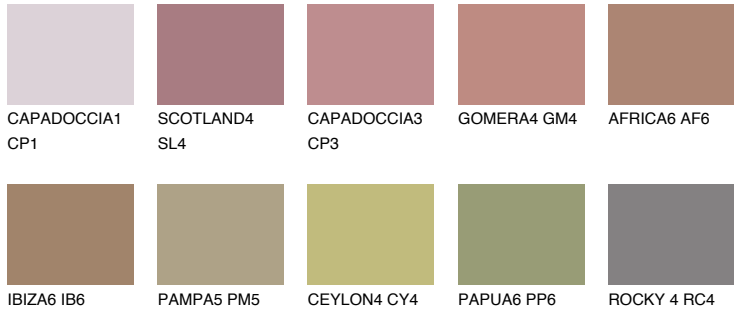

COLOUR DETAILS

GOMERA5 GM5

28% TSR 34%

Matching colours

COLOURS

INTENSE

For more information on plasters and paints, go to www.ceresit.en

*The presented colours refer to plasters and paints offered by Ceresit. Due to the use of digital techniques, the presented colours might not represent the original ones, thus they cannot be considered as a reliable colour presentation. We recommend checking the authentic colour samples.