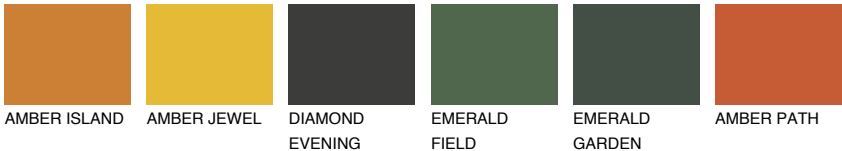

GOMERA4 GM4

31% **TSR** 40%

Matching colours

COLOURS

INTENSE

For more information on plasters and paints, go to www.ceresit.en

*The presented colours refer to plasters and paints offered by Ceresit. Due to the use of digital techniques, the presented colours might not represent the original ones, thus they cannot be considered as a reliable colour presentation. We recommend checking the authentic colour samples.