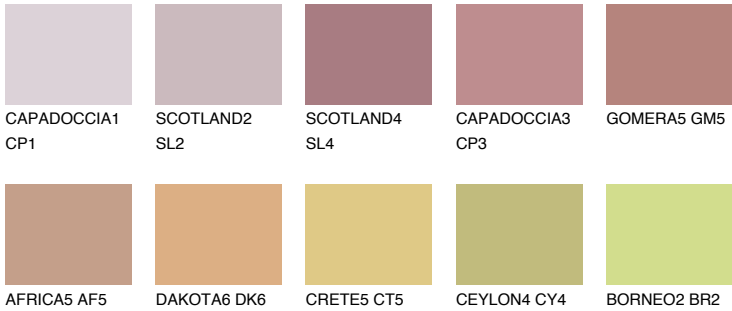

GOMERA4 GM4

☀ 31% **TSR 40%**

Matching colours

COLOURS

INTENSE

For more information on plasters and paints, go to
www.ceresit.en

*The presented colours refer to plasters and paints offered by Ceresit. Due to the use of digital techniques, the presented colours might not represent the original ones, thus they cannot be considered as a reliable colour presentation. We recommend checking the authentic colour samples.