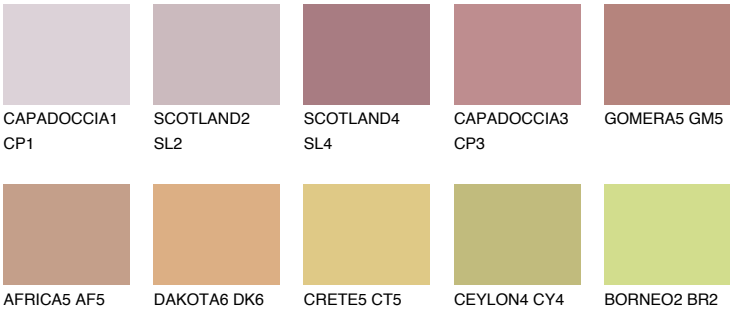

GOMERA4 GM4

31% TSR 40%

Matching colours

COLOURS

INTENSE

For more information on plasters and paints, go to www.ceresit.en

*The presented colours refer to plasters and paints offered by Ceresit. Due to the use of digital techniques, the presented colours might not represent the original ones, thus they cannot be considered as a reliable colour presentation. We recommend checking the authentic colour samples.