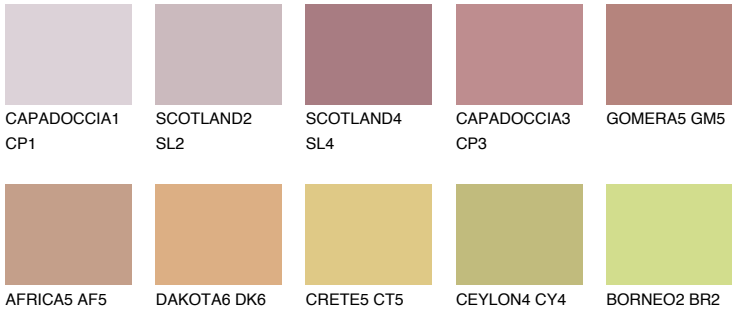

GOMERA4 GM4

31% **TSR** 40%

Matching colours

COLOURS

INTENSE

For more information on plasters and paints, go to www.ceresit.en

*The presented colours refer to plasters and paints offered by Ceresit. Due to the use of digital techniques, the presented colours might not represent the original ones, thus they cannot be considered as a reliable colour presentation. We recommend checking the authentic colour samples.