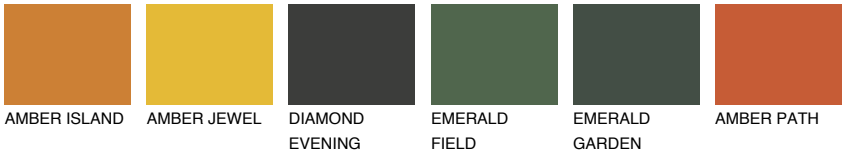

GOMERA4 GM4

☀ 31% **TSR 40%**

Matching colours

COLOURS

INTENSE

For more information on plasters and paints, go to
www.ceresit.en

*The presented colours refer to plasters and paints offered by Ceresit. Due to the use of digital techniques, the presented colours might not represent the original ones, thus they cannot be considered as a reliable colour presentation. We recommend checking the authentic colour samples.