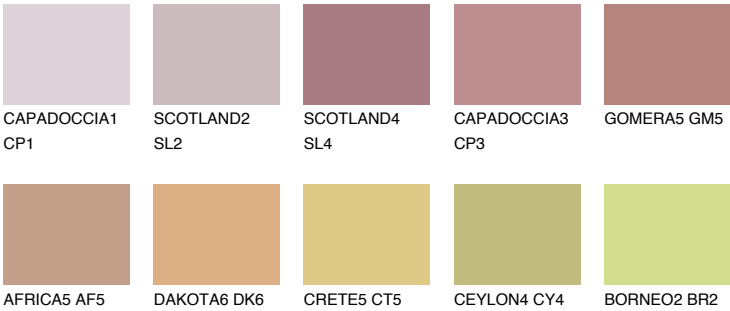

## GOMERA4 GM4

31% **TSR** 40%

### Matching colours

#### COLOURS

#### INTENSE

For more information on plasters and paints, go to [www.ceresit.en](http://www.ceresit.en)

\*The presented colours refer to plasters and paints offered by Ceresit. Due to the use of digital techniques, the presented colours might not represent the original ones, thus they cannot be considered as a reliable colour presentation. We recommend checking the authentic colour samples.