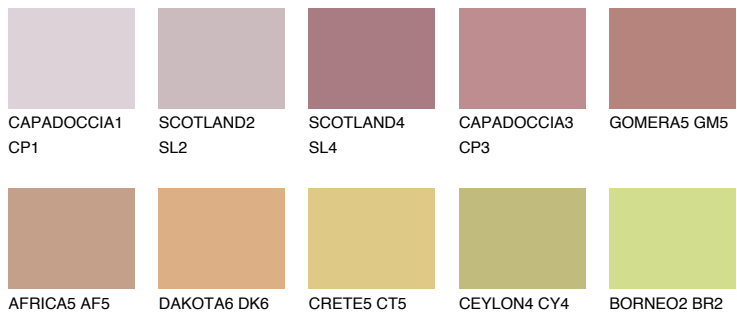

COLOUR DETAILS

GOMERA4 GM4

31% TSR 40%

Matching colours

COLOURS

INTENSE

For more information on plasters and paints, go to www.ceresit.en

*The presented colours refer to plasters and paints offered by Ceresit. Due to the use of digital techniques, the presented colours might not represent the original ones, thus they cannot be considered as a reliable colour presentation. We recommend checking the authentic colour samples.