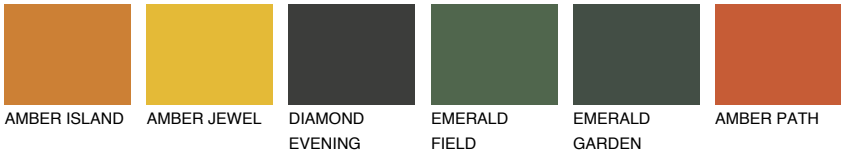

COLOUR DETAILS

GOMERA4 GM4

31% TSR 40%

Matching colours

COLOURS

INTENSE

For more information on plasters and paints, go to www.ceresit.en

*The presented colours refer to plasters and paints offered by Ceresit. Due to the use of digital techniques, the presented colours might not represent the original ones, thus they cannot be considered as a reliable colour presentation. We recommend checking the authentic colour samples.