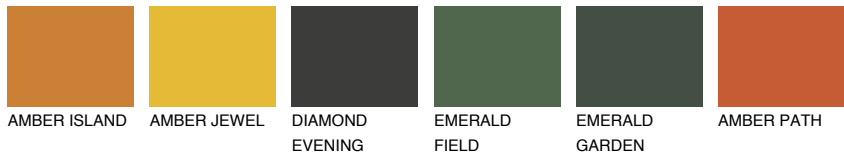

COLOUR DETAILS

GOMERA4 GM4

31% TSR 40%

Matching colours

COLOURS

INTENSE

For more information on plasters and paints, go to www.ceresit.en

*The presented colours refer to plasters and paints offered by Ceresit. Due to the use of digital techniques, the presented colours might not represent the original ones, thus they cannot be considered as a reliable colour presentation. We recommend checking the authentic colour samples.