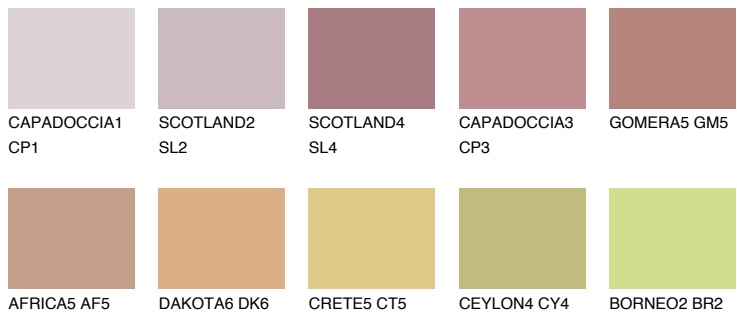

## GOMERA4 GM4

☀ 31%    **TSR 40%**

### Matching colours

#### COLOURS

#### INTENSE

For more information on plasters and paints, go to  
[www.ceresit.en](http://www.ceresit.en)

\*The presented colours refer to plasters and paints offered by Ceresit. Due to the use of digital techniques, the presented colours might not represent the original ones, thus they cannot be considered as a reliable colour presentation. We recommend checking the authentic colour samples.