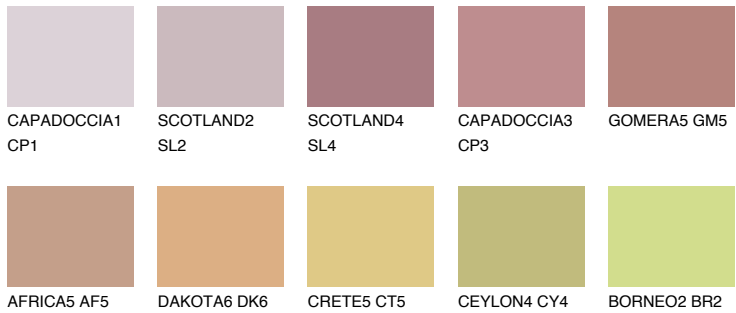

COLOUR DETAILS

GOMERA4 GM4

31% TSR 40%

Matching colours

COLOURS

INTENSE

For more information on plasters and paints, go to www.ceresit.en

*The presented colours refer to plasters and paints offered by Ceresit. Due to the use of digital techniques, the presented colours might not represent the original ones, thus they cannot be considered as a reliable colour presentation. We recommend checking the authentic colour samples.