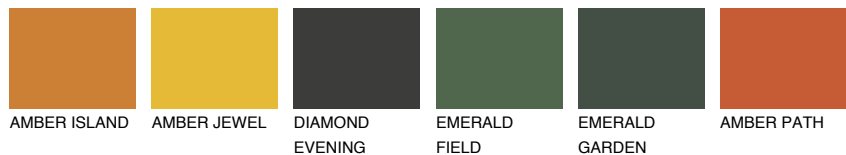

COLOUR DETAILS

GOMERA4 GM4

31% TSR 40%

Matching colours

COLOURS

INTENSE

For more information on plasters and paints, go to www.ceresit.en

*The presented colours refer to plasters and paints offered by Ceresit. Due to the use of digital techniques, the presented colours might not represent the original ones, thus they cannot be considered as a reliable colour presentation. We recommend checking the authentic colour samples.