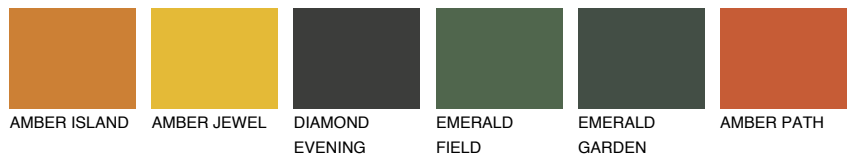

GOMERA4 GM4

☀ 31%   **TSR 40%**

Matching colours

COLOURS

INTENSE

For more information on plasters and paints, go to
www.ceresit.en

*The presented colours refer to plasters and paints offered by Ceresit. Due to the use of digital techniques, the presented colours might not represent the original ones, thus they cannot be considered as a reliable colour presentation. We recommend checking the authentic colour samples.