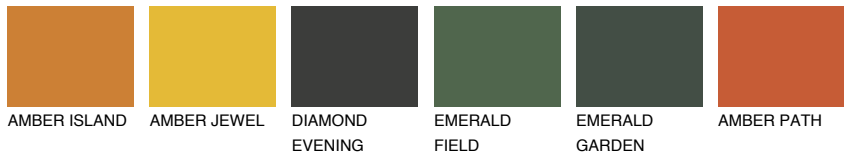

COLOUR DETAILS

GOMERA4 GM4

31% TSR 40%

Matching colours

COLOURS

INTENSE

For more information on plasters and paints, go to www.ceresit.en

*The presented colours refer to plasters and paints offered by Ceresit. Due to the use of digital techniques, the presented colours might not represent the original ones, thus they cannot be considered as a reliable colour presentation. We recommend checking the authentic colour samples.