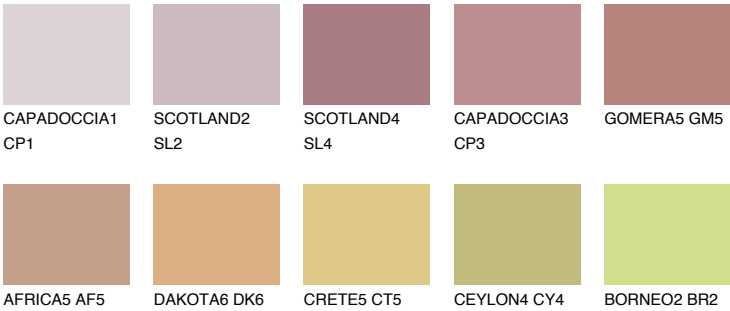

COLOUR DETAILS

GOMERA4 GM4

31% TSR 40%

Matching colours

COLOURS

INTENSE

For more information on plasters and paints, go to www.ceresit.en

*The presented colours refer to plasters and paints offered by Ceresit. Due to the use of digital techniques, the presented colours might not represent the original ones, thus they cannot be considered as a reliable colour presentation. We recommend checking the authentic colour samples.