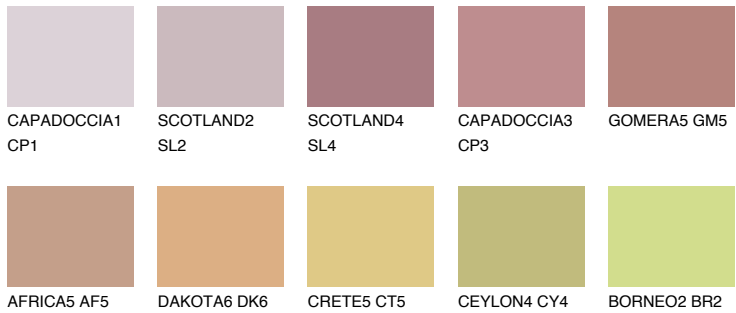

# COLOUR DETAILS

## GOMERA4 GM4

31% TSR 40%

### Matching colours

#### COLOURS