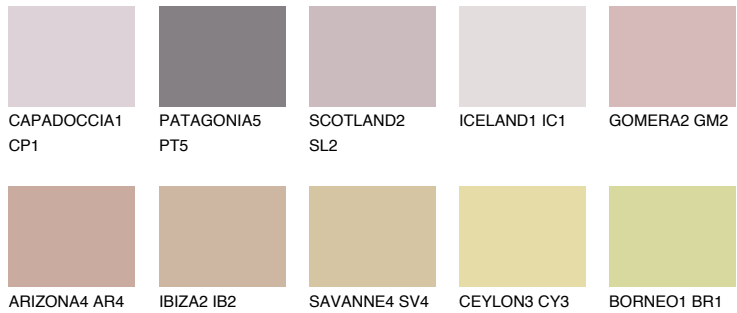

COLOUR DETAILS

GOMERA3 GM3

41% TSR 53%

Matching colours

COLOURS

INTENSE

For more information on plasters and paints, go to www.ceresit.en

*The presented colours refer to plasters and paints offered by Ceresit. Due to the use of digital techniques, the presented colours might not represent the original ones, thus they cannot be considered as a reliable colour presentation. We recommend checking the authentic colour samples.