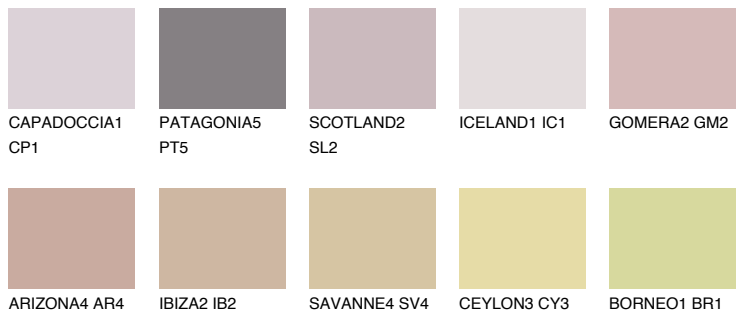

COLOUR DETAILS

GOMERA3 GM3

41% **TSR** 53%

Matching colours

COLOURS

INTENSE

For more information on plasters and paints, go to
www.ceresit.en

*The presented colours refer to plasters and paints offered by Ceresit. Due to the use of digital techniques, the presented colours might not represent the original ones, thus they cannot be considered as a reliable colour presentation. We recommend checking the authentic colour samples.