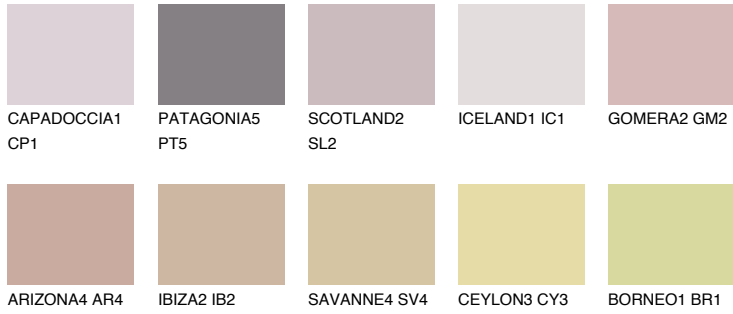

COLOUR DETAILS

GOMERA3 GM3

41% TSR 53%

Matching colours

COLOURS

INTENSE

For more information on plasters and paints, go to www.ceresit.en

*The presented colours refer to plasters and paints offered by Ceresit. Due to the use of digital techniques, the presented colours might not represent the original ones, thus they cannot be considered as a reliable colour presentation. We recommend checking the authentic colour samples.