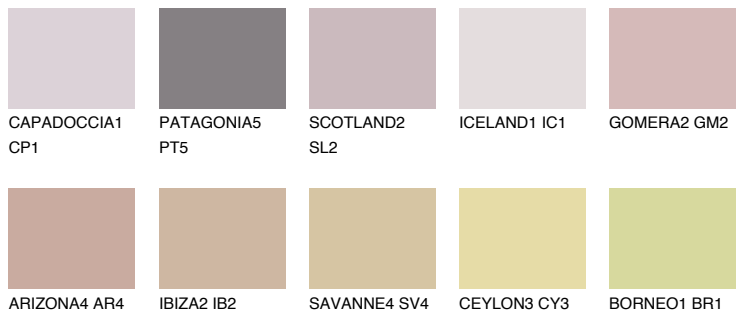

COLOUR DETAILS

GOMERA3 GM3

41% TSR 53%

Matching colours

COLOURS

INTENSE

For more information on plasters and paints, go to www.ceresit.en

*The presented colours refer to plasters and paints offered by Ceresit. Due to the use of digital techniques, the presented colours might not represent the original ones, thus they cannot be considered as a reliable colour presentation. We recommend checking the authentic colour samples.