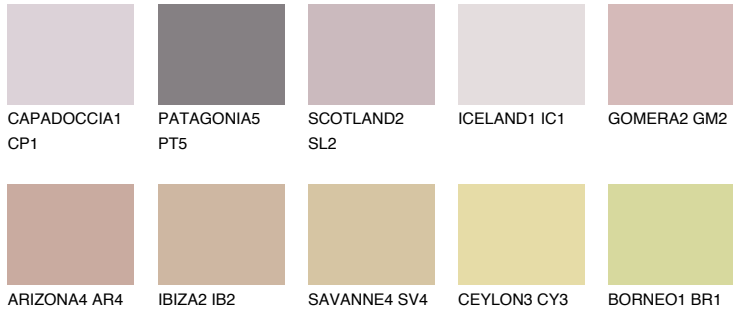

COLOUR DETAILS

GOMERA3 GM3

41% **TSR** 53%

Matching colours

COLOURS

INTENSE

For more information on plasters and paints, go to www.ceresit.en

*The presented colours refer to plasters and paints offered by Ceresit. Due to the use of digital techniques, the presented colours might not represent the original ones, thus they cannot be considered as a reliable colour presentation. We recommend checking the authentic colour samples.