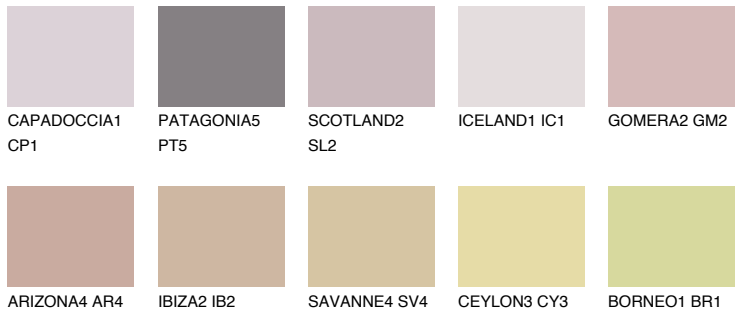

COLOUR DETAILS

GOMERA3 GM3

41% **TSR** 53%

Matching colours

COLOURS

INTENSE

For more information on plasters and paints, go to www.ceresit.en

*The presented colours refer to plasters and paints offered by Ceresit. Due to the use of digital techniques, the presented colours might not represent the original ones, thus they cannot be considered as a reliable colour presentation. We recommend checking the authentic colour samples.