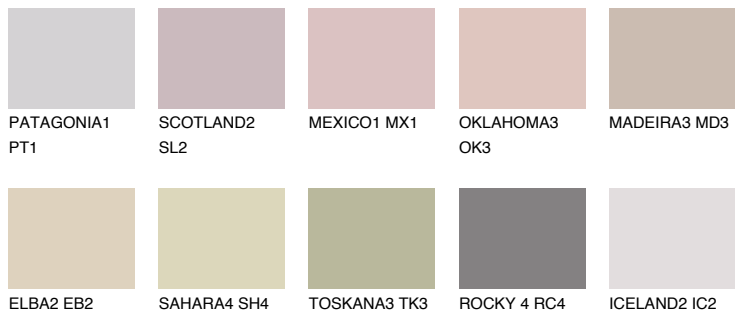

COLOUR DETAILS

GOMERA2 GM2

53% TSR 54%

Matching colours

COLOURS

INTENSE

For more information on plasters and paints, go to www.ceresit.en

*The presented colours refer to plasters and paints offered by Ceresit. Due to the use of digital techniques, the presented colours might not represent the original ones, thus they cannot be considered as a reliable colour presentation. We recommend checking the authentic colour samples.