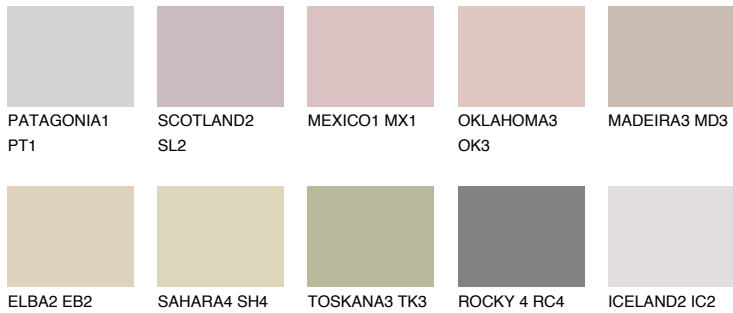

# COLOUR DETAILS

### Matching colours

#### COLOURS

#### INTENSE

For more information on plasters and paints, go to [www.ceresit.en](http://www.ceresit.en)

\*The presented colours refer to plasters and paints offered by Ceresit. Due to the use of digital techniques, the presented colours might not represent the original ones, thus they cannot be considered as a reliable colour presentation. We recommend checking the authentic colour samples.