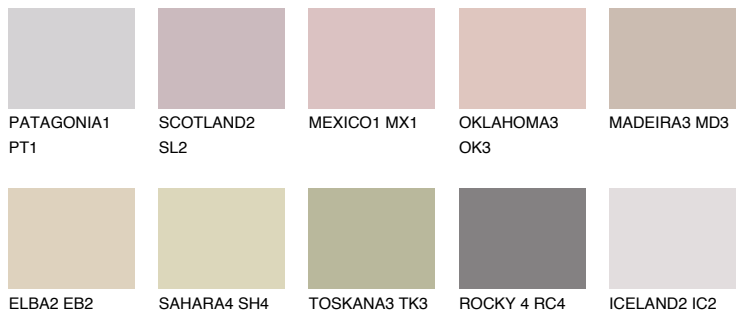

COLOUR DETAILS

GOMERA2 GM2

53% **TSR** 54%

Matching colours

COLOURS

INTENSE

For more information on plasters and paints, go to www.ceresit.en

*The presented colours refer to plasters and paints offered by Ceresit. Due to the use of digital techniques, the presented colours might not represent the original ones, thus they cannot be considered as a reliable colour presentation. We recommend checking the authentic colour samples.