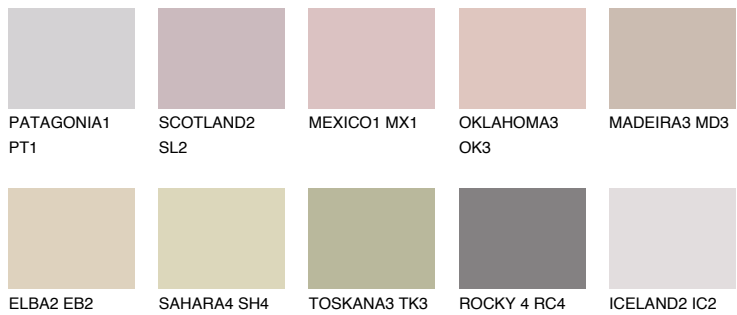

COLOUR DETAILS

GOMERA2 GM2

53% TSR 54%

Matching colours

COLOURS

INTENSE

For more information on plasters and paints, go to www.ceresit.en

*The presented colours refer to plasters and paints offered by Ceresit. Due to the use of digital techniques, the presented colours might not represent the original ones, thus they cannot be considered as a reliable colour presentation. We recommend checking the authentic colour samples.