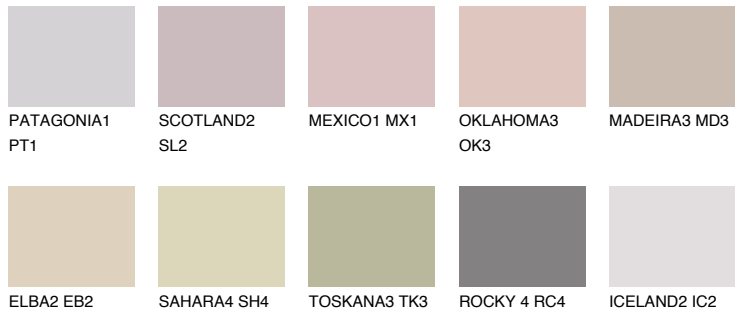

# COLOUR DETAILS

### Matching colours

#### COLOURS

#### INTENSE

For more information on plasters and paints, go to [www.ceresit.en](http://www.ceresit.en)

\*The presented colours refer to plasters and paints offered by Ceresit. Due to the use of digital techniques, the presented colours might not represent the original ones, thus they cannot be considered as a reliable colour presentation. We recommend checking the authentic colour samples.