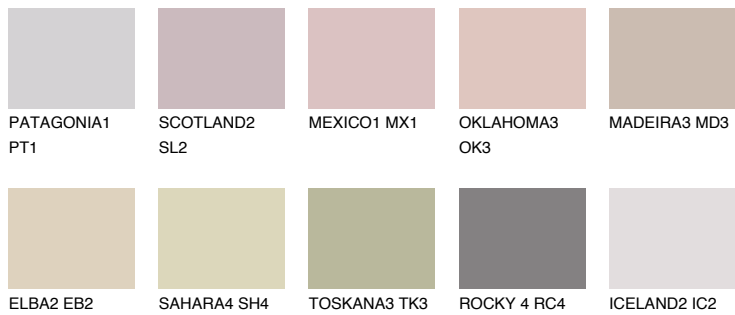

# COLOUR DETAILS

### Matching colours

#### COLOURS

#### INTENSE

For more information on plasters and paints, go to [www.ceresit.en](http://www.ceresit.en)

\*The presented colours refer to plasters and paints offered by Ceresit. Due to the use of digital techniques, the presented colours might not represent the original ones, thus they cannot be considered as a reliable colour presentation. We recommend checking the authentic colour samples.