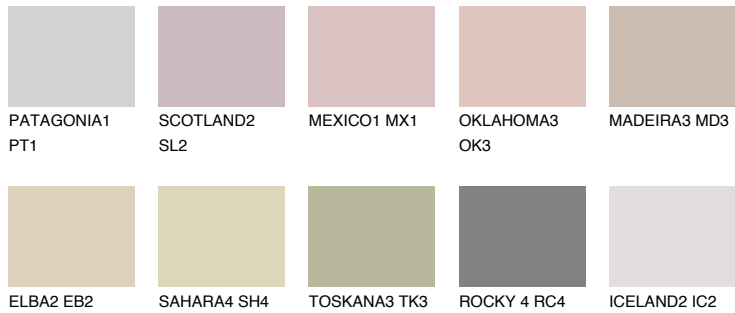

COLOUR DETAILS

GOMERA2 GM2

53% TSR 54%

Matching colours

COLOURS

INTENSE

For more information on plasters and paints, go to www.ceresit.en

*The presented colours refer to plasters and paints offered by Ceresit. Due to the use of digital techniques, the presented colours might not represent the original ones, thus they cannot be considered as a reliable colour presentation. We recommend checking the authentic colour samples.