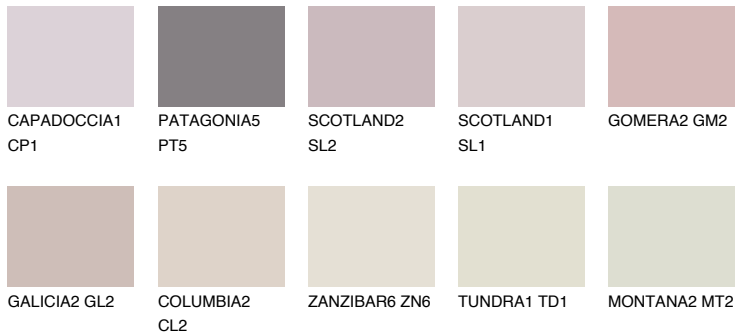

COLOUR DETAILS

GOMERA1 GM1

68% TSR 68%

Matching colours

COLOURS

INTENSE

For more information on plasters and paints, go to www.ceresit.en

*The presented colours refer to plasters and paints offered by Ceresit. Due to the use of digital techniques, the presented colours might not represent the original ones, thus they cannot be considered as a reliable colour presentation. We recommend checking the authentic colour samples.