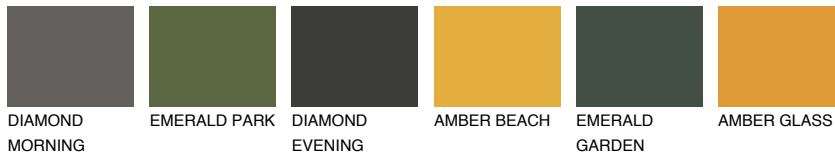

COLOUR DETAILS

GOMERA1 GM1

68% TSR 68%

Matching colours

COLOURS

INTENSE

For more information on plasters and paints, go to www.ceresit.en

*The presented colours refer to plasters and paints offered by Ceresit. Due to the use of digital techniques, the presented colours might not represent the original ones, thus they cannot be considered as a reliable colour presentation. We recommend checking the authentic colour samples.