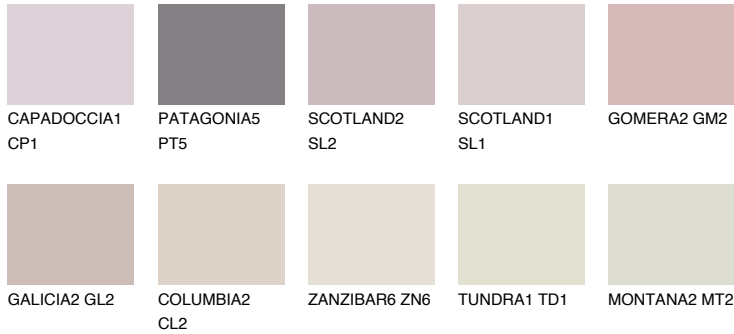

COLOUR DETAILS

GOMERA1 GM1

68% TSR 68%

Matching colours

COLOURS

INTENSE

For more information on plasters and paints, go to www.ceresit.en

*The presented colours refer to plasters and paints offered by Ceresit. Due to the use of digital techniques, the presented colours might not represent the original ones, thus they cannot be considered as a reliable colour presentation. We recommend checking the authentic colour samples.