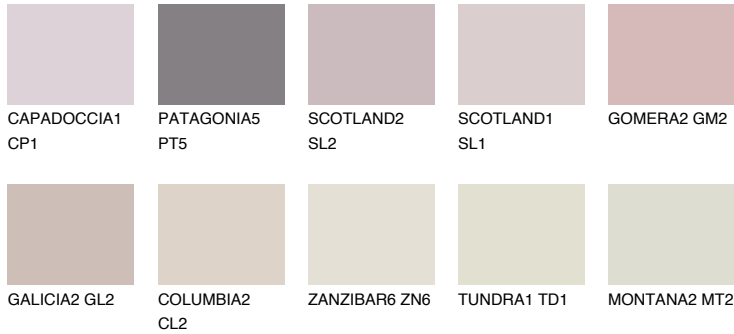

# COLOUR DETAILS

### Matching colours

#### COLOURS

#### INTENSE

For more information on plasters and paints, go to [www.ceresit.en](http://www.ceresit.en)

\*The presented colours refer to plasters and paints offered by Ceresit. Due to the use of digital techniques, the presented colours might not represent the original ones, thus they cannot be considered as a reliable colour presentation. We recommend checking the authentic colour samples.