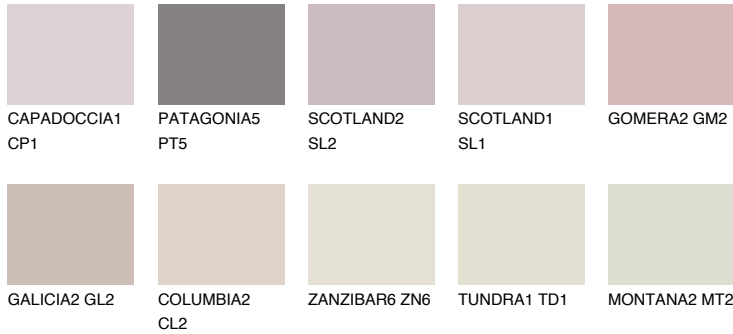

COLOUR DETAILS

GOMERA1 GM1

68% TSR 68%

Matching colours

COLOURS

INTENSE

For more information on plasters and paints, go to www.ceresit.en

*The presented colours refer to plasters and paints offered by Ceresit. Due to the use of digital techniques, the presented colours might not represent the original ones, thus they cannot be considered as a reliable colour presentation. We recommend checking the authentic colour samples.