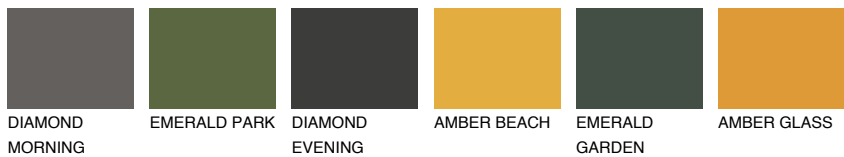

COLOUR DETAILS

GOMERA1 GM1

68% TSR 68%

Matching colours

COLOURS

INTENSE

For more information on plasters and paints, go to www.ceresit.en

*The presented colours refer to plasters and paints offered by Ceresit. Due to the use of digital techniques, the presented colours might not represent the original ones, thus they cannot be considered as a reliable colour presentation. We recommend checking the authentic colour samples.