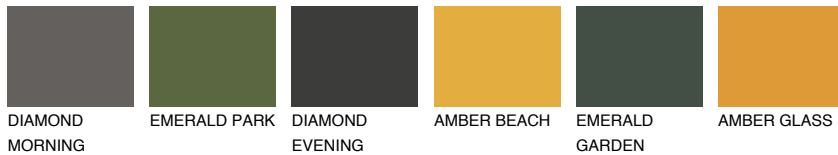

COLOUR DETAILS

GOMERA1 GM1

68% TSR 68%

Matching colours

COLOURS

INTENSE

For more information on plasters and paints, go to www.ceresit.en

*The presented colours refer to plasters and paints offered by Ceresit. Due to the use of digital techniques, the presented colours might not represent the original ones, thus they cannot be considered as a reliable colour presentation. We recommend checking the authentic colour samples.