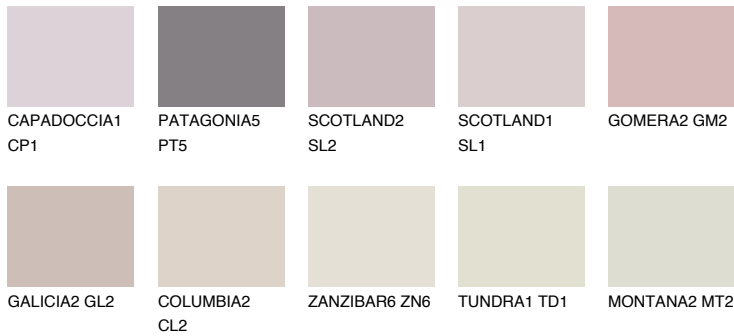

COLOUR DETAILS

GOMERA1 GM1

68% TSR 68%

Matching colours

COLOURS

INTENSE

For more information on plasters and paints, go to www.ceresit.en

*The presented colours refer to plasters and paints offered by Ceresit. Due to the use of digital techniques, the presented colours might not represent the original ones, thus they cannot be considered as a reliable colour presentation. We recommend checking the authentic colour samples.