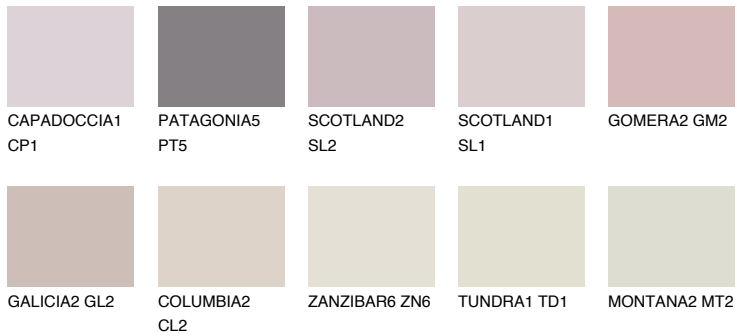

# COLOUR DETAILS

### Matching colours

#### COLOURS

#### INTENSE

For more information on plasters and paints, go to [www.ceresit.en](http://www.ceresit.en)

\*The presented colours refer to plasters and paints offered by Ceresit. Due to the use of digital techniques, the presented colours might not represent the original ones, thus they cannot be considered as a reliable colour presentation. We recommend checking the authentic colour samples.