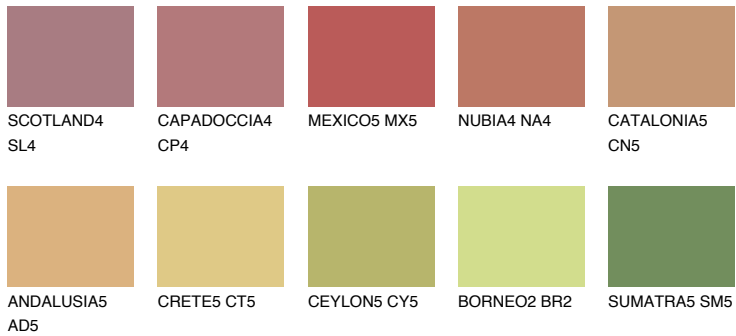

COLOUR DETAILS

CATALONIA6 CN6

30% TSR 39%

Matching colours

COLOURS

INTENSE

For more information on plasters and paints, go to www.ceresit.en

*The presented colours refer to plasters and paints offered by Ceresit. Due to the use of digital techniques, the presented colours might not represent the original ones, thus they cannot be considered as a reliable colour presentation. We recommend checking the authentic colour samples.