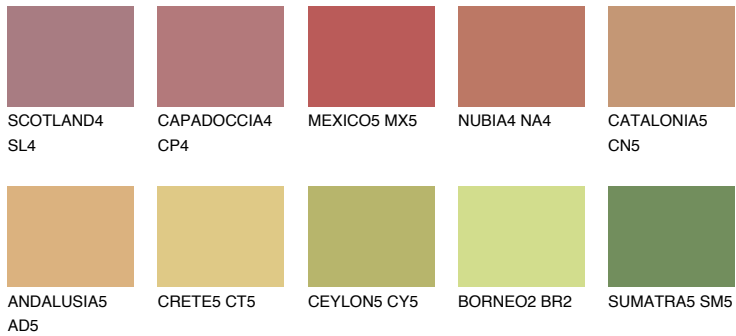

# COLOUR DETAILS

### Matching colours

#### COLOURS

#### INTENSE

For more information on plasters and paints, go to [www.ceresit.en](http://www.ceresit.en)

\*The presented colours refer to plasters and paints offered by Ceresit. Due to the use of digital techniques, the presented colours might not represent the original ones, thus they cannot be considered as a reliable colour presentation. We recommend checking the authentic colour samples.