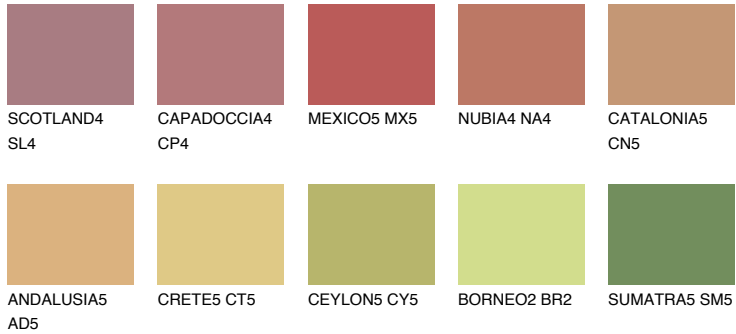

COLOUR DETAILS

CATALONIA6 CN6

30% TSR 39%

Matching colours

COLOURS

INTENSE

For more information on plasters and paints, go to www.ceresit.en

*The presented colours refer to plasters and paints offered by Ceresit. Due to the use of digital techniques, the presented colours might not represent the original ones, thus they cannot be considered as a reliable colour presentation. We recommend checking the authentic colour samples.