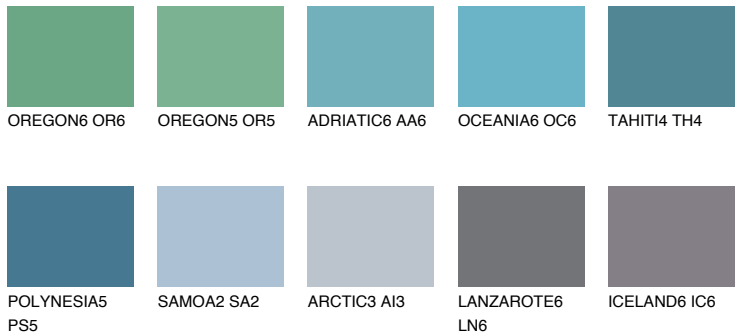

COLOUR DETAILS

PACIFIC6 PC6

35% TSR 48%

Matching colours

COLOURS

INTENSE

For more information on plasters and paints, go to www.ceresit.en

*The presented colours refer to plasters and paints offered by Ceresit. Due to the use of digital techniques, the presented colours might not represent the original ones, thus they cannot be considered as a reliable colour presentation. We recommend checking the authentic colour samples.