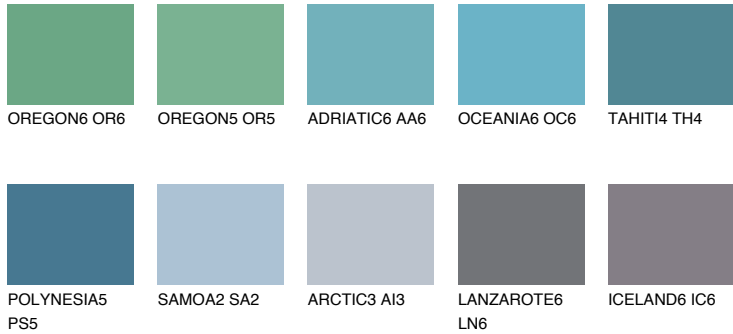

COLOUR DETAILS

PACIFIC6 PC6

35% TSR 48%

Matching colours

COLOURS

INTENSE

For more information on plasters and paints, go to www.ceresit.en

*The presented colours refer to plasters and paints offered by Ceresit. Due to the use of digital techniques, the presented colours might not represent the original ones, thus they cannot be considered as a reliable colour presentation. We recommend checking the authentic colour samples.