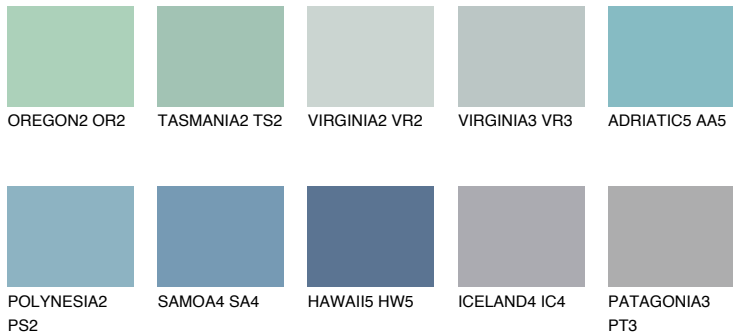

COLOUR DETAILS

ADRIATIC3 AA3

57% TSR 60%

Matching colours

COLOURS

INTENSE

For more information on plasters and paints, go to www.ceresit.en

*The presented colours refer to plasters and paints offered by Ceresit. Due to the use of digital techniques, the presented colours might not represent the original ones, thus they cannot be considered as a reliable colour presentation. We recommend checking the authentic colour samples.