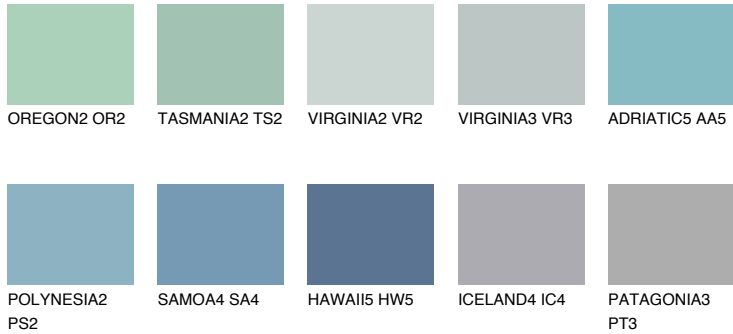

COLOUR DETAILS

ADRIATIC3 AA3

57% TSR 60%

Matching colours

COLOURS

INTENSE

For more information on plasters and paints, go to www.ceresit.en

*The presented colours refer to plasters and paints offered by Ceresit. Due to the use of digital techniques, the presented colours might not represent the original ones, thus they cannot be considered as a reliable colour presentation. We recommend checking the authentic colour samples.