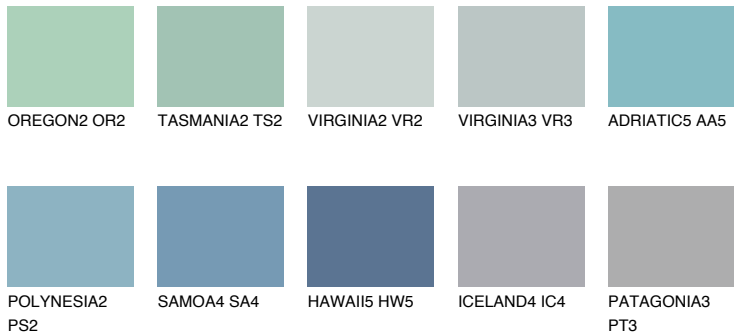

# COLOUR DETAILS

## ADRIATIC3 AA3

57% TSR 60%

### Matching colours

#### COLOURS