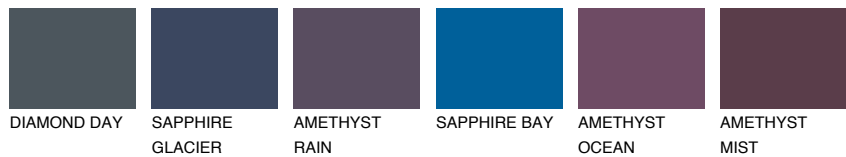

COLOUR DETAILS

ADRIATIC3 AA3

57% TSR 60%

Matching colours

COLOURS

INTENSE

For more information on plasters and paints, go to www.ceresit.en

*The presented colours refer to plasters and paints offered by Ceresit. Due to the use of digital techniques, the presented colours might not represent the original ones, thus they cannot be considered as a reliable colour presentation. We recommend checking the authentic colour samples.