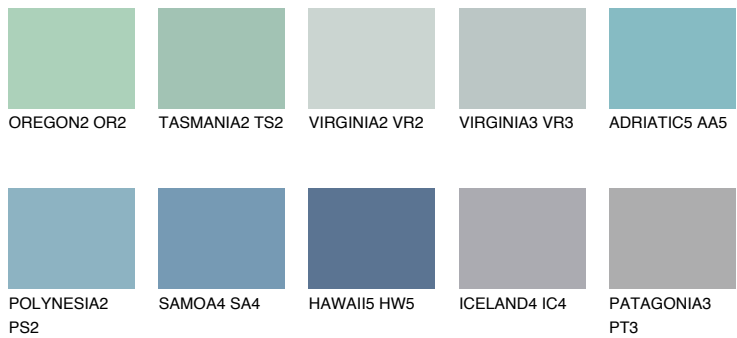

COLOUR DETAILS

ADRIATIC3 AA3

57% TSR 60%

Matching colours

COLOURS

INTENSE

For more information on plasters and paints, go to www.ceresit.en

*The presented colours refer to plasters and paints offered by Ceresit. Due to the use of digital techniques, the presented colours might not represent the original ones, thus they cannot be considered as a reliable colour presentation. We recommend checking the authentic colour samples.