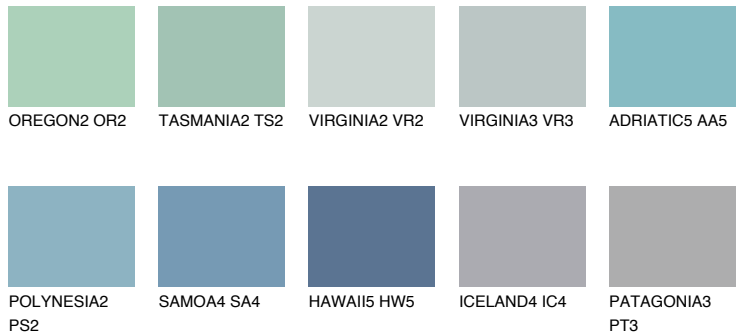

COLOUR DETAILS

ADRIATIC3 AA3

57% TSR 60%

Matching colours

COLOURS

INTENSE

For more information on plasters and paints, go to www.ceresit.en

*The presented colours refer to plasters and paints offered by Ceresit. Due to the use of digital techniques, the presented colours might not represent the original ones, thus they cannot be considered as a reliable colour presentation. We recommend checking the authentic colour samples.