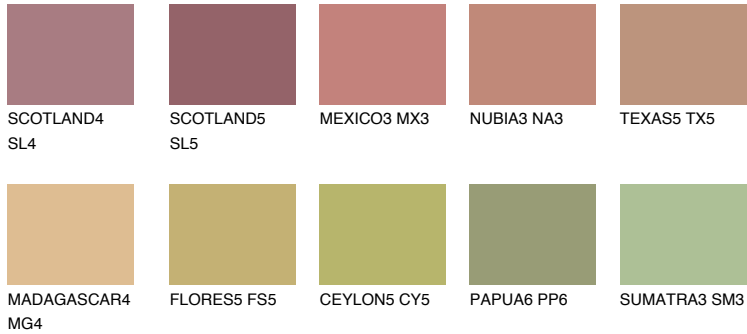

# COLOUR DETAILS

### Matching colours

#### COLOURS

#### INTENSE

For more information on plasters and paints, go to [www.ceresit.en](http://www.ceresit.en)

\*The presented colours refer to plasters and paints offered by Ceresit. Due to the use of digital techniques, the presented colours might not represent the original ones, thus they cannot be considered as a reliable colour presentation. We recommend checking the authentic colour samples.