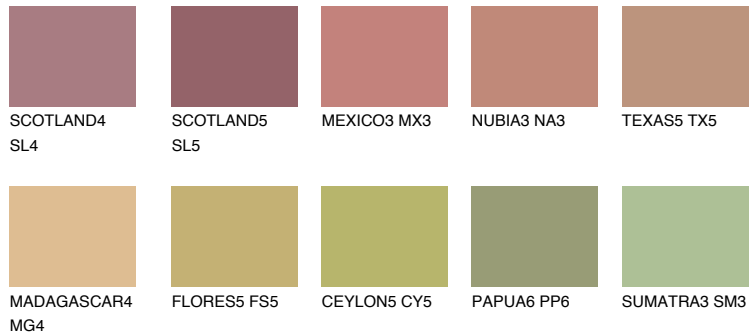

COLOUR DETAILS

CATALONIA5 CN5

35% **TSR** 40%

Matching colours

COLOURS

INTENSE

For more information on plasters and paints, go to www.ceresit.en

*The presented colours refer to plasters and paints offered by Ceresit. Due to the use of digital techniques, the presented colours might not represent the original ones, thus they cannot be considered as a reliable colour presentation. We recommend checking the authentic colour samples.