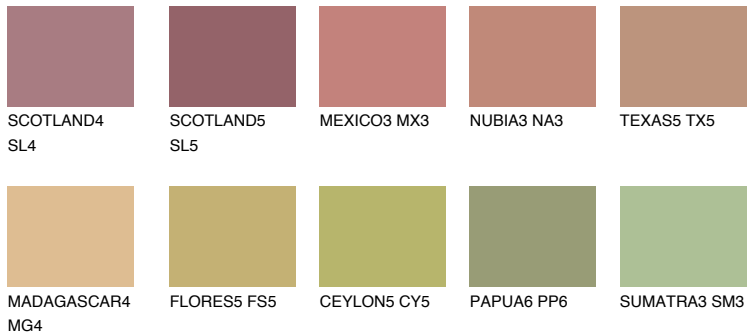

# COLOUR DETAILS

### Matching colours

#### COLOURS

#### INTENSE

For more information on plasters and paints, go to [www.ceresit.en](http://www.ceresit.en)

\*The presented colours refer to plasters and paints offered by Ceresit. Due to the use of digital techniques, the presented colours might not represent the original ones, thus they cannot be considered as a reliable colour presentation. We recommend checking the authentic colour samples.