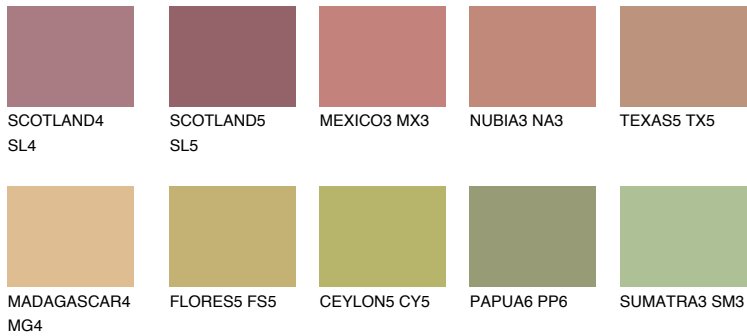

COLOUR DETAILS

CATALONIA5 CN5

35% **TSR** 40%

Matching colours

COLOURS

INTENSE

For more information on plasters and paints, go to www.ceresit.en

*The presented colours refer to plasters and paints offered by Ceresit. Due to the use of digital techniques, the presented colours might not represent the original ones, thus they cannot be considered as a reliable colour presentation. We recommend checking the authentic colour samples.