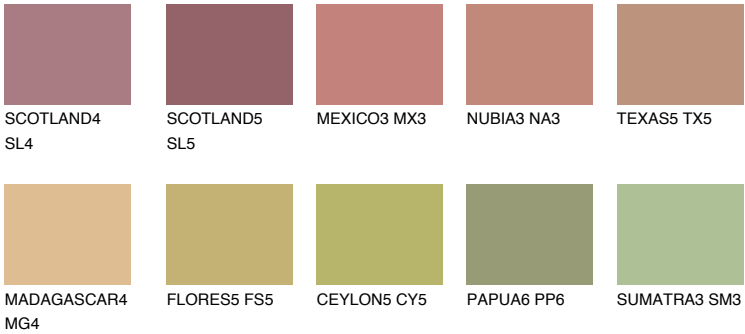

COLOUR DETAILS

CATALONIA5 CN5

35% TSR 40%

Matching colours

COLOURS

INTENSE

For more information on plasters and paints, go to www.ceresit.en

*The presented colours refer to plasters and paints offered by Ceresit. Due to the use of digital techniques, the presented colours might not represent the original ones, thus they cannot be considered as a reliable colour presentation. We recommend checking the authentic colour samples.