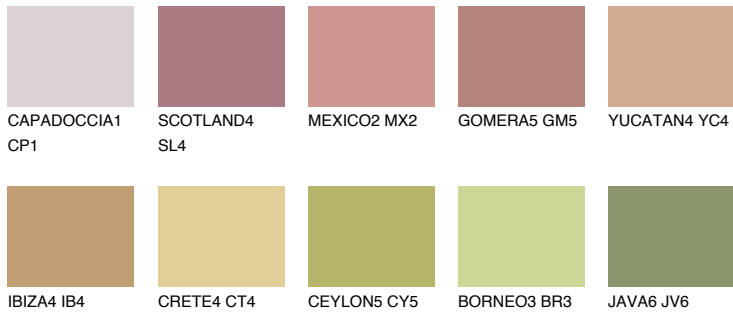

COLOUR DETAILS

CATALONIA4 CN4

42% TSR 48%

Matching colours

COLOURS

INTENSE

For more information on plasters and paints, go to www.ceresit.en

*The presented colours refer to plasters and paints offered by Ceresit. Due to the use of digital techniques, the presented colours might not represent the original ones, thus they cannot be considered as a reliable colour presentation. We recommend checking the authentic colour samples.