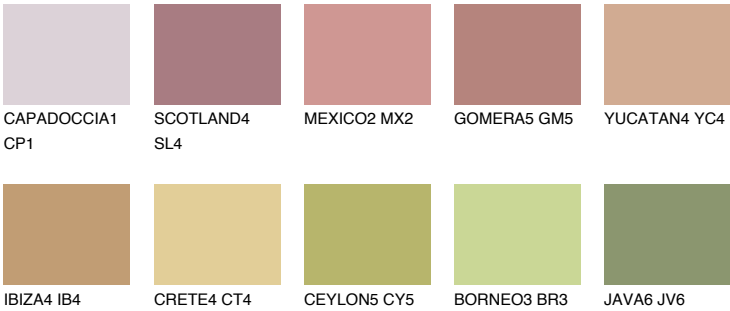

## CATALONIA4 CN4

42% TSR 48%

### Matching colours

#### COLOURS

#### INTENSE

For more information on plasters and paints, go to [www.ceresit.en](http://www.ceresit.en)

\*The presented colours refer to plasters and paints offered by Ceresit. Due to the use of digital techniques, the presented colours might not represent the original ones, thus they cannot be considered as a reliable colour presentation. We recommend checking the authentic colour samples.