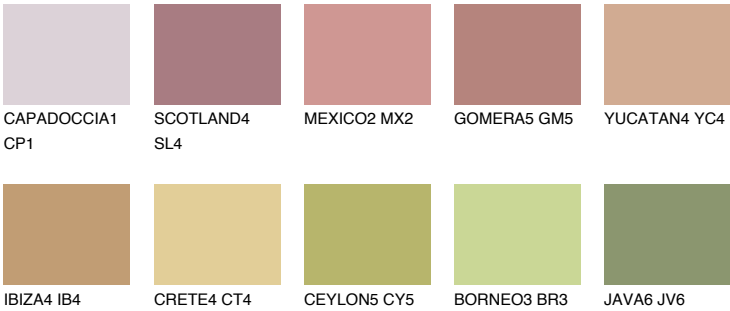

## CATALONIA4 CN4

42% **TSR** 48%

### Matching colours

#### COLOURS

#### INTENSE

For more information on plasters and paints, go to [www.ceresit.en](http://www.ceresit.en)

\*The presented colours refer to plasters and paints offered by Ceresit. Due to the use of digital techniques, the presented colours might not represent the original ones, thus they cannot be considered as a reliable colour presentation. We recommend checking the authentic colour samples.